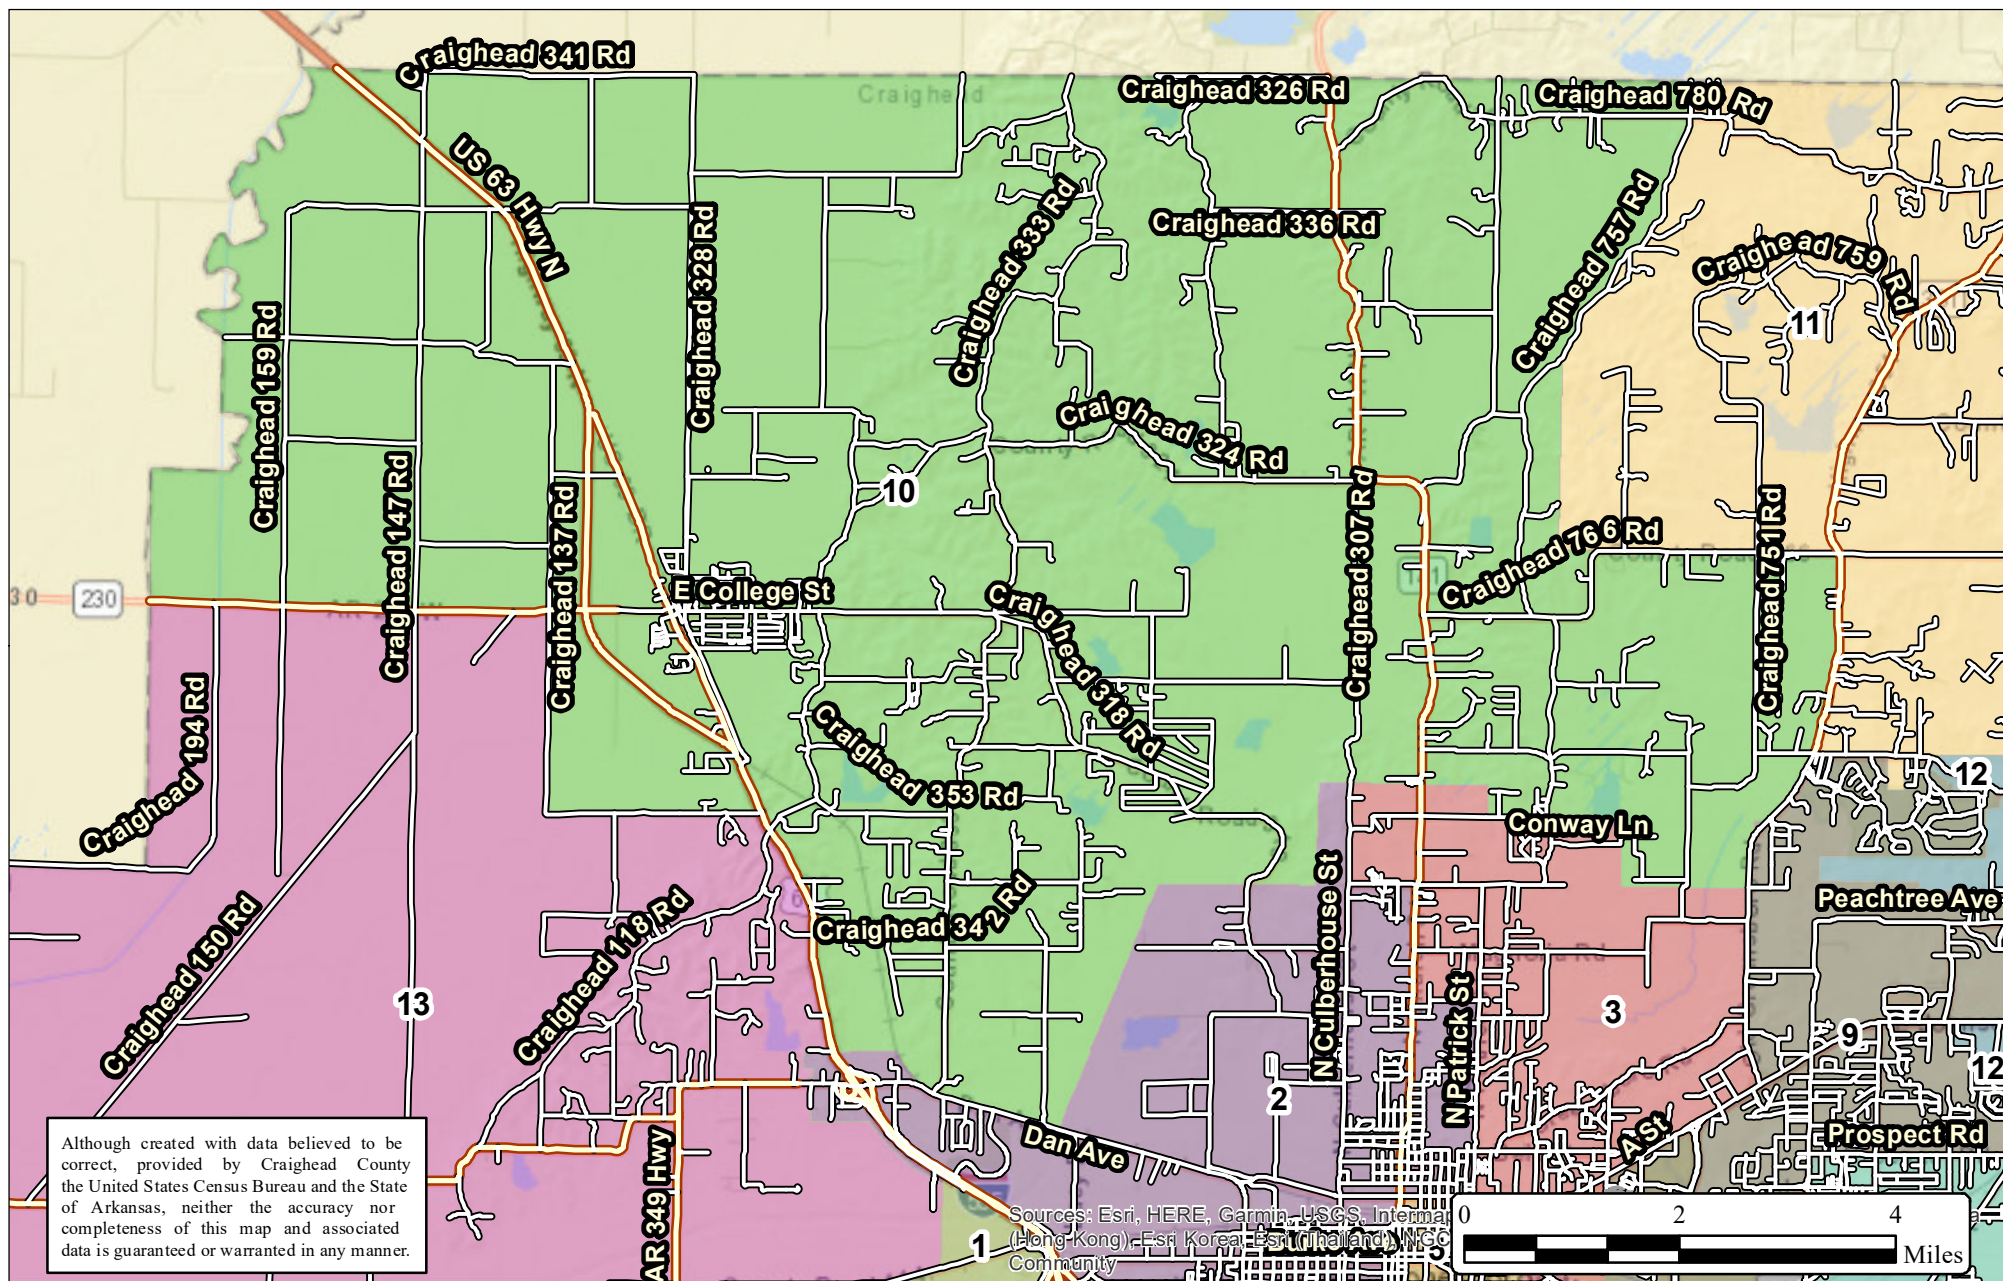

Sources: Esri, HERE, DeLorme, Mapbox, Japan, METI, Esri China (Beijing), Swire, Swire, OpenStreetMap contributors, and the GIS User Community

Craighead County

Justice of the Peace Proposed District 7

Map Created: December 3, 2021

Craighead County

Justice of the Peace Proposed District 8

Map Created: December 3, 2021

Craighead County

Justice of the Peace Propsoed District 9

Map Created: December 3, 2021

Although created with data believed to be correct, provided by Craighead County, the United States Census Bureau and the State of Arkansas, neither the accuracy nor completeness of this map and associated data is guaranteed or warranted in any manner.

Craighead County

Justice of the Peace Proposed District 10

Map Created: December 3, 2021

Craighead County

Justice of the Peace Proposed District 11

Map Created: December 3, 2021

Craighead County

Justice of the Peace Proposed District 12

Map Created: December 3, 2021

Craighead County

Justice of the Peace Proposed District 13

Map Created: December 3, 2021