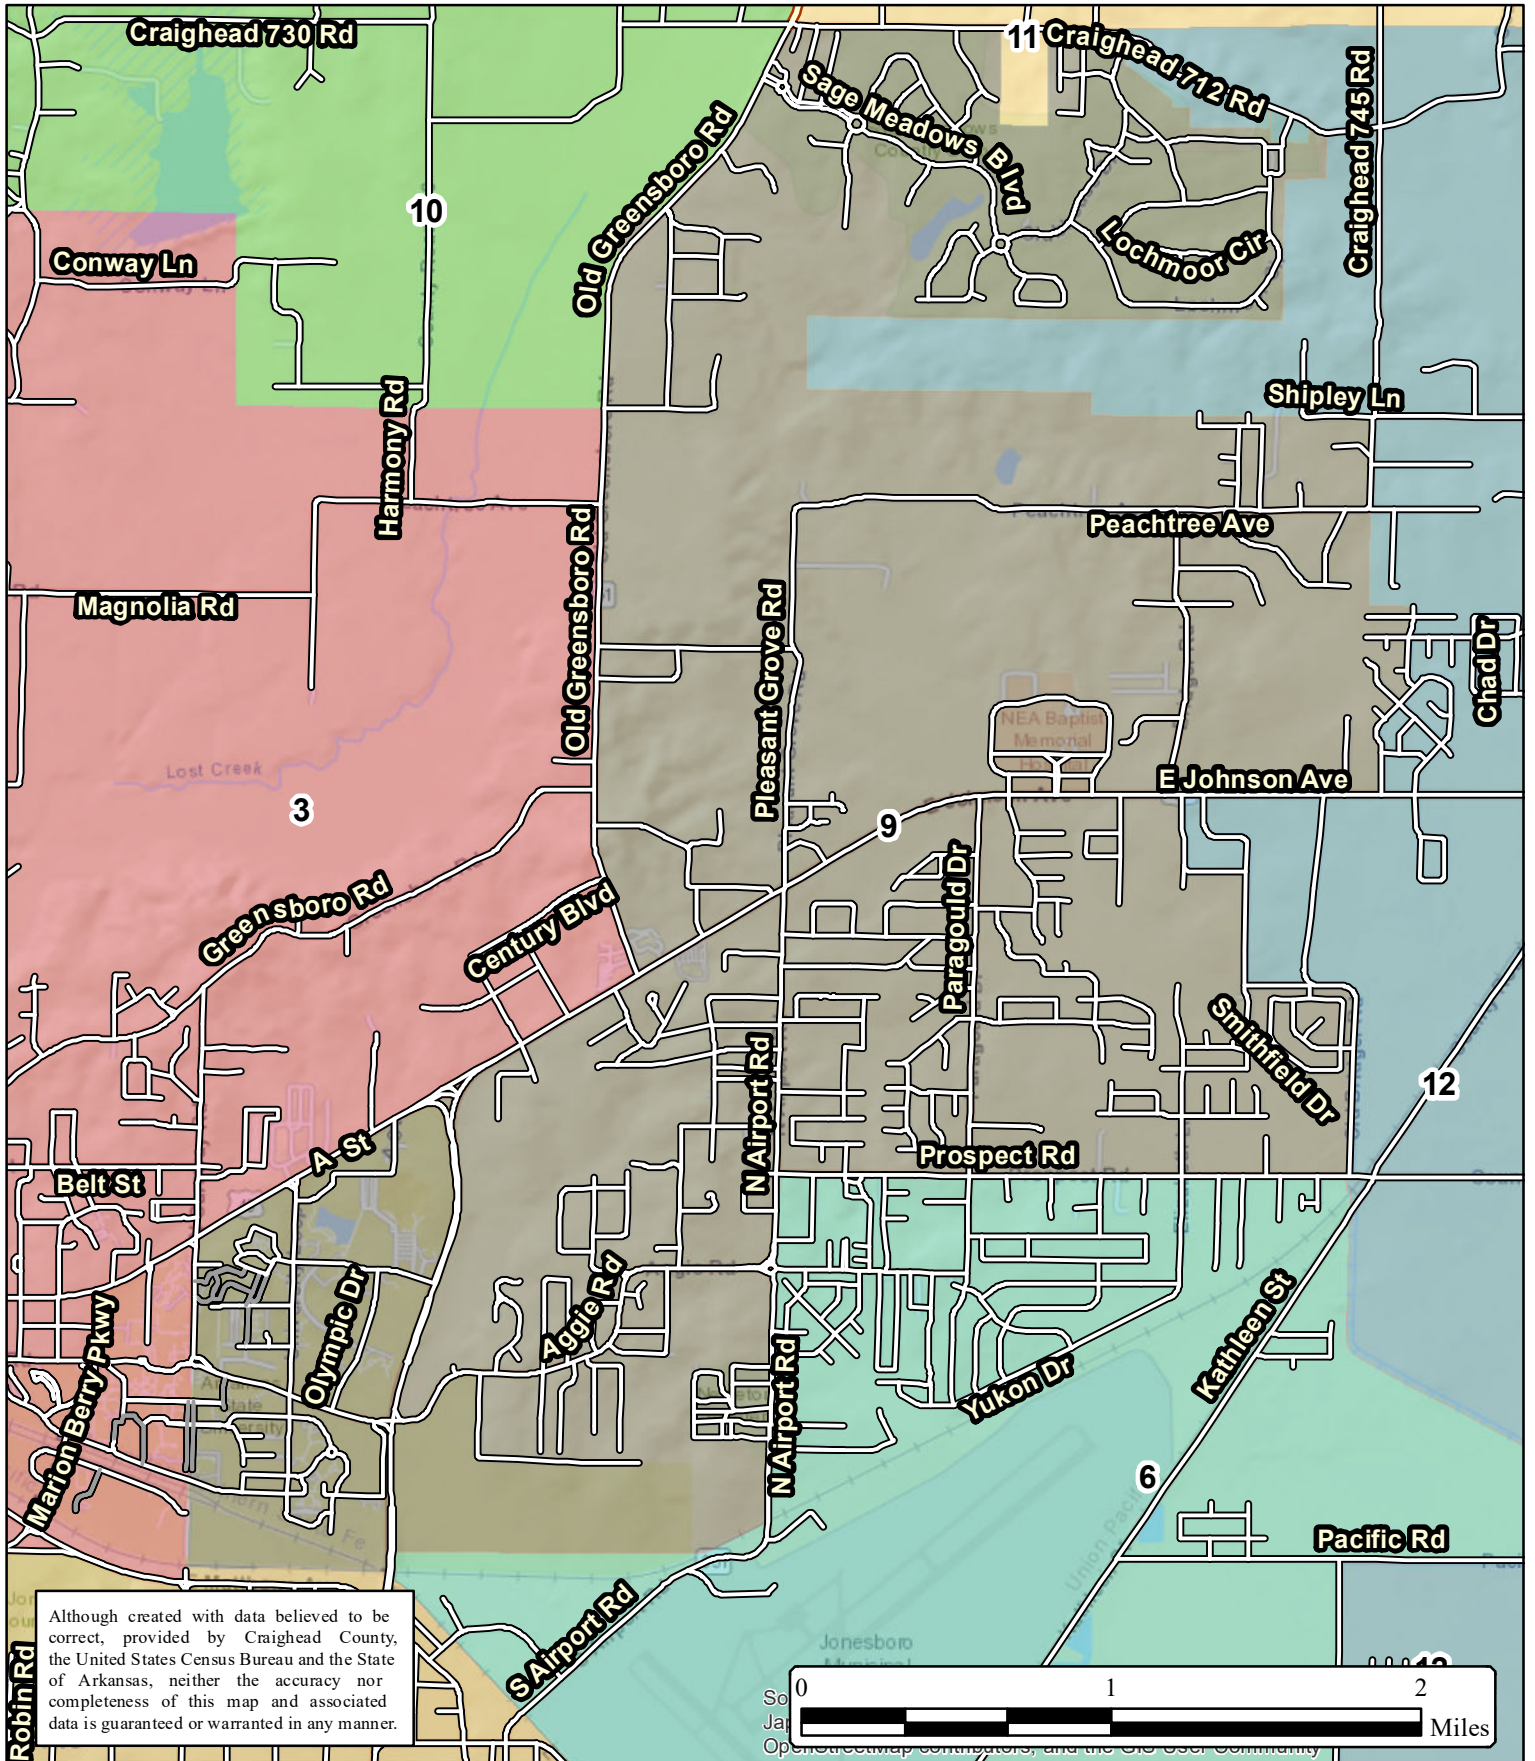

Sources: Esri, HERE, DeLorme, Mapbox, Japan, METI, Esri China (Beijing), Swire, Swire, OpenStreetMap contributors, and the GIS User Community

Craighead County

Justice of the Peace Proposed District 7

Map Created: December 3, 2021

Craighead County

Justice of the Peace Proposed District 8

Map Created: December 3, 2021

Craighead County

Justice of the Peace Propsoed District 9

Map Created: December 3, 2021

Although created with data believed to be correct, provided by Craighead County, the United States Census Bureau and the State of Arkansas, neither the accuracy nor completeness of this map and associated data is guaranteed or warranted in any manner.

Craighead County

Justice of the Peace Proposed District 10

Map Created: December 3, 2021

Craighead County

Justice of the Peace Proposed District 11

Map Created: December 3, 2021

Craighead County

Justice of the Peace Proposed District 12

Map Created: December 3, 2021

Craighead County

Justice of the Peace Proposed District 13

Map Created: December 3, 2021