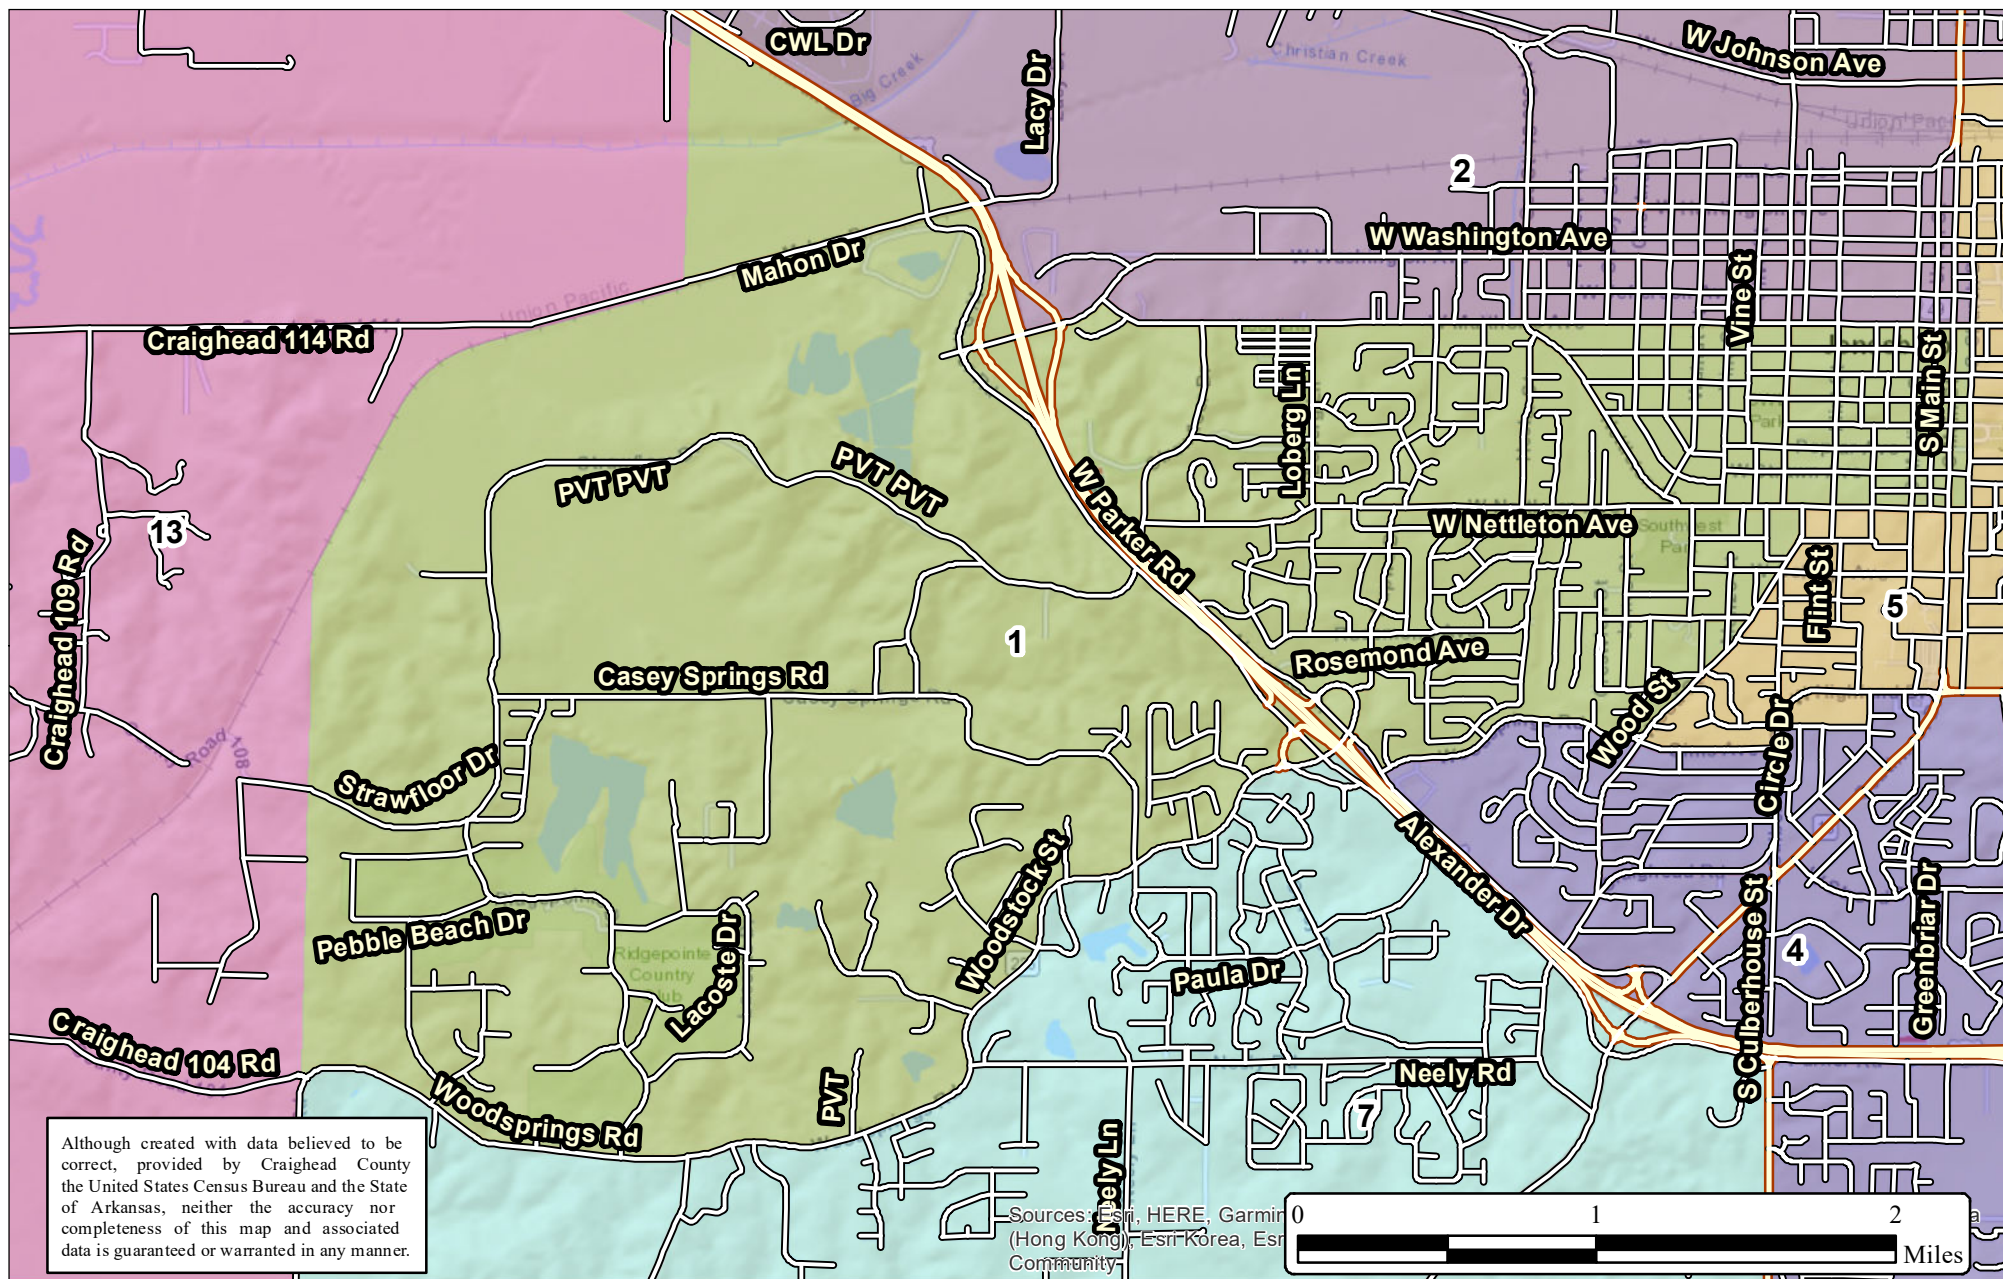

Population Statistics

District	Population	% Deviation	%White	%Black	%Hispanic	%Amdindian	%Asian	%Hawaiian	%Other	% 2+ Races	18 +	18+ % Deviation
1	8527	-0.15%	64.52%	22.39%	5.97%	0.27%	1.21%	0.09%	0.25%	5.30%	6235	-2.83%
2	8368	-2.01%	41.61%	38.70%	13.32%	0.36%	0.38%	0.00%	0.30%	5.33%	5747	-10.43%
3	8407	-1.55%	48.07%	31.75%	9.87%	0.33%	5.38%	0.04%	0.24%	4.33%	6703	4.46%
4	8666	1.48%	74.79%	14.82%	4.38%	0.23%	1.89%	0.07%	0.24%	3.58%	6904	7.60%
5	8254	-3.35%	56.86%	27.01%	10.35%	0.19%	0.81%	0.01%	0.42%	4.35%	6274	-2.22%
6	8567	0.32%	56.37%	27.72%	9.65%	0.20%	1.19%	0.01%	0.33%	4.53%	6316	-1.57%
7	8218	-3.77%	83.80%	4.49%	3.58%	0.19%	4.04%	0.04%	0.11%	3.75%	5754	-10.33%
8	8867	3.83%	59.82%	27.82%	5.31%	0.25%	2.42%	0.25%	0.36%	3.77%	6768	5.48%
9	8575	0.41%	77.50%	11.46%	3.77%	0.14%	1.64%	0.06%	0.40%	5.03%	6833	6.49%
10	8398	-1.66%	89.97%	2.12%	3.12%	0.20%	0.07%	0.00%	0.21%	4.30%	6356	-0.94%
11	8856	3.70%	91.07%	2.28%	2.38%	0.26%	0.16%	0.00%	0.12%	3.73%	6377	-0.62%
12	8943	4.72%	88.12%	2.96%	4.60%	0.25%	0.40%	0.02%	0.12%	3.52%	6808	6.10%
13	8370	-1.99%	90.65%	1.70%	2.74%	0.29%	0.24%	0.04%	0.16%	4.21%	6340	-1.19%

Craighead County

Justice of the Peace Proposed District 1

Map Created: December 3, 2021

Craighead County

Justice of the Peace Proposed District 2

Map Created: December 3, 2021

Craighead County

Justice of the Peace Proposed District 3

Sources: Esri, HERE, Garmin, Japan, METI, Esri China, Hong Kong, OpenStreetMap contributors, and the Geo-Community

0 1 Miles

Craighead County

Justice of the Peace Proposed District 4

Map Created: December 3, 2021

Sources: Esri, HERE, DeLorme, Mapbox, Japan, METI, Esri China (Beijing), Swire, Swire, OpenStreetMap contributors, and the GIS User Community

Craighead County

Justice of the Peace Proposed District 7

Map Created: December 3, 2021