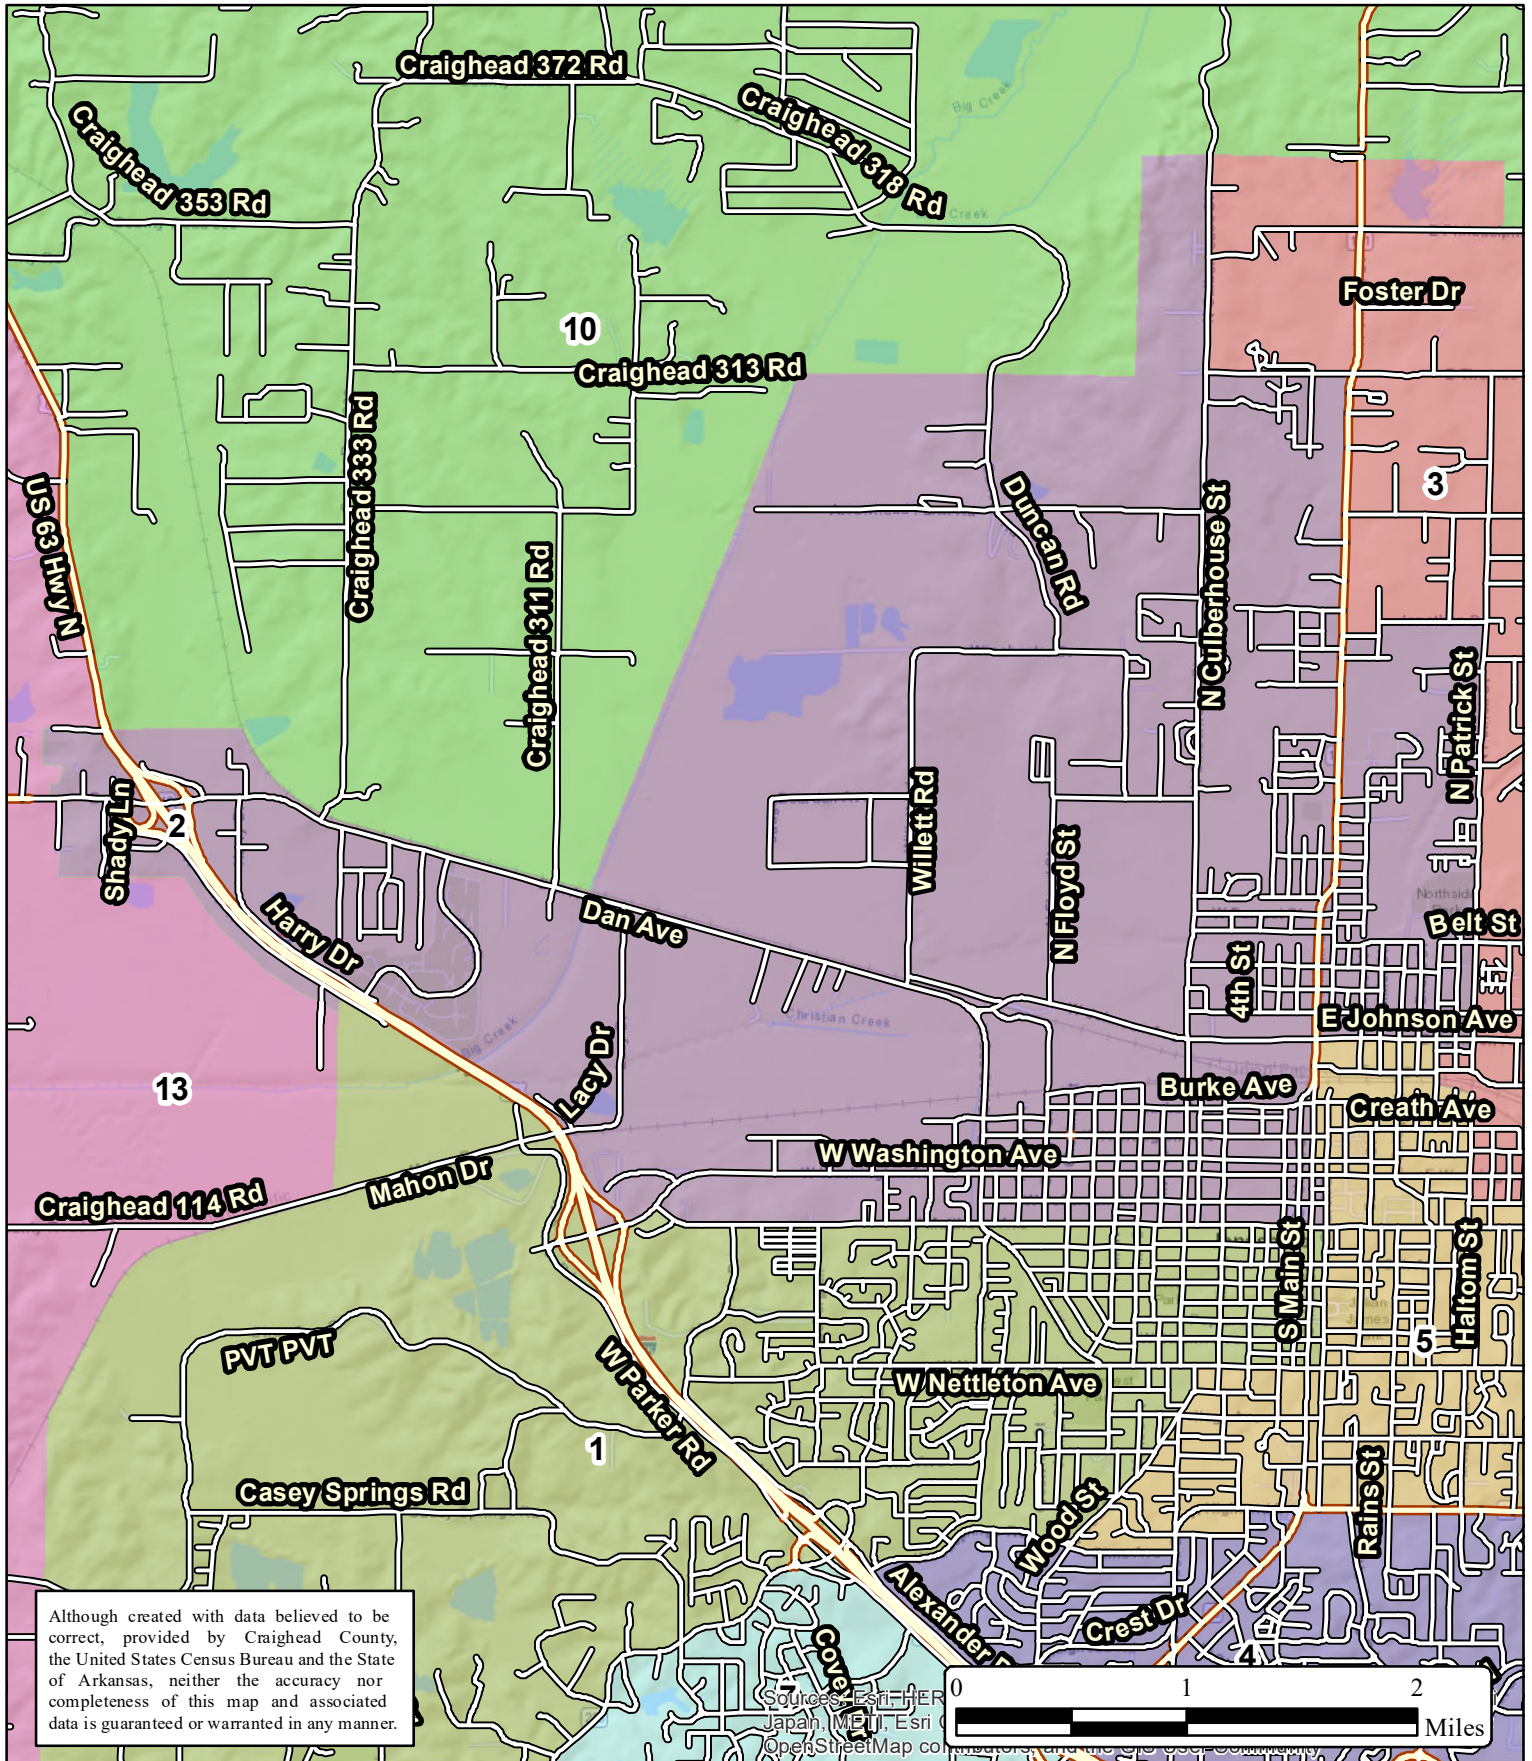

Craighead County

Justice of the Peace Proposed District 1

Map Created: December 3, 2021

Craighead County

Justice of the Peace Proposed District 2

Map Created: December 3, 2021

Craighead County

Justice of the Peace Proposed District 3

Sources: Esri, HERE, Garmin, Japan, METI, Esri China, Hong Kong, OpenStreetMap contributors, and the Geo-Community

0 1 Miles

Craighead County

Justice of the Peace Proposed District 4

Map Created: December 3, 2021

Sources: Esri, HERE, DeLorme, Mapbox, Japan, METI, Esri China (Beijing), Swire, Swire, OpenStreetMap contributors, and the GIS User Community

Craighead County

Justice of the Peace Proposed District 7

Map Created: December 3, 2021

Map Created: December 3, 2021

Craighead County

Justice of the Peace Proposed District 13

Map Created: December 3, 2021