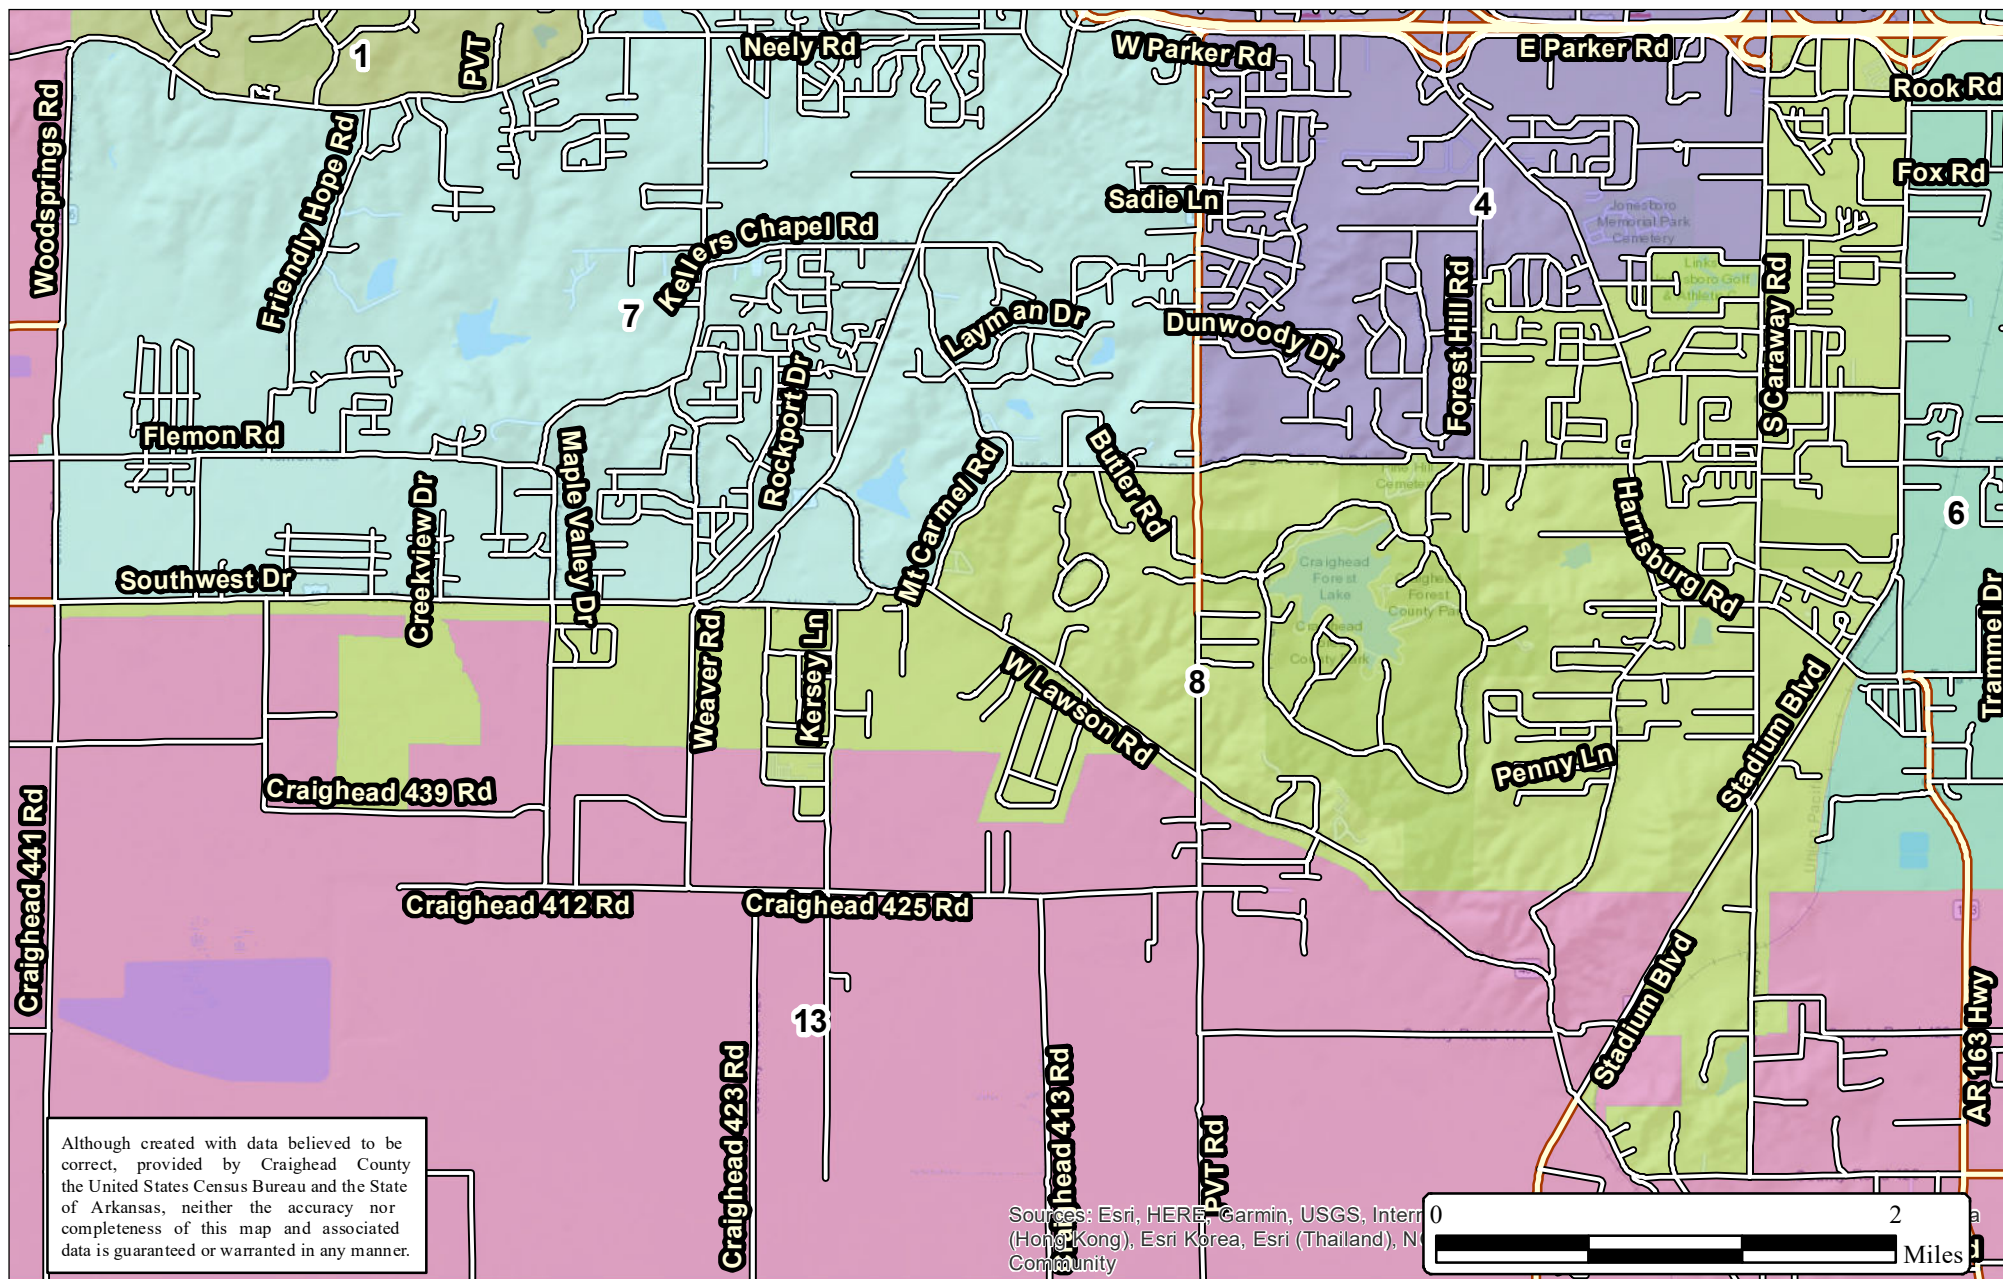

Craighead County

Justice of the Peace Proposed District 8

Map Created: December 3, 2021