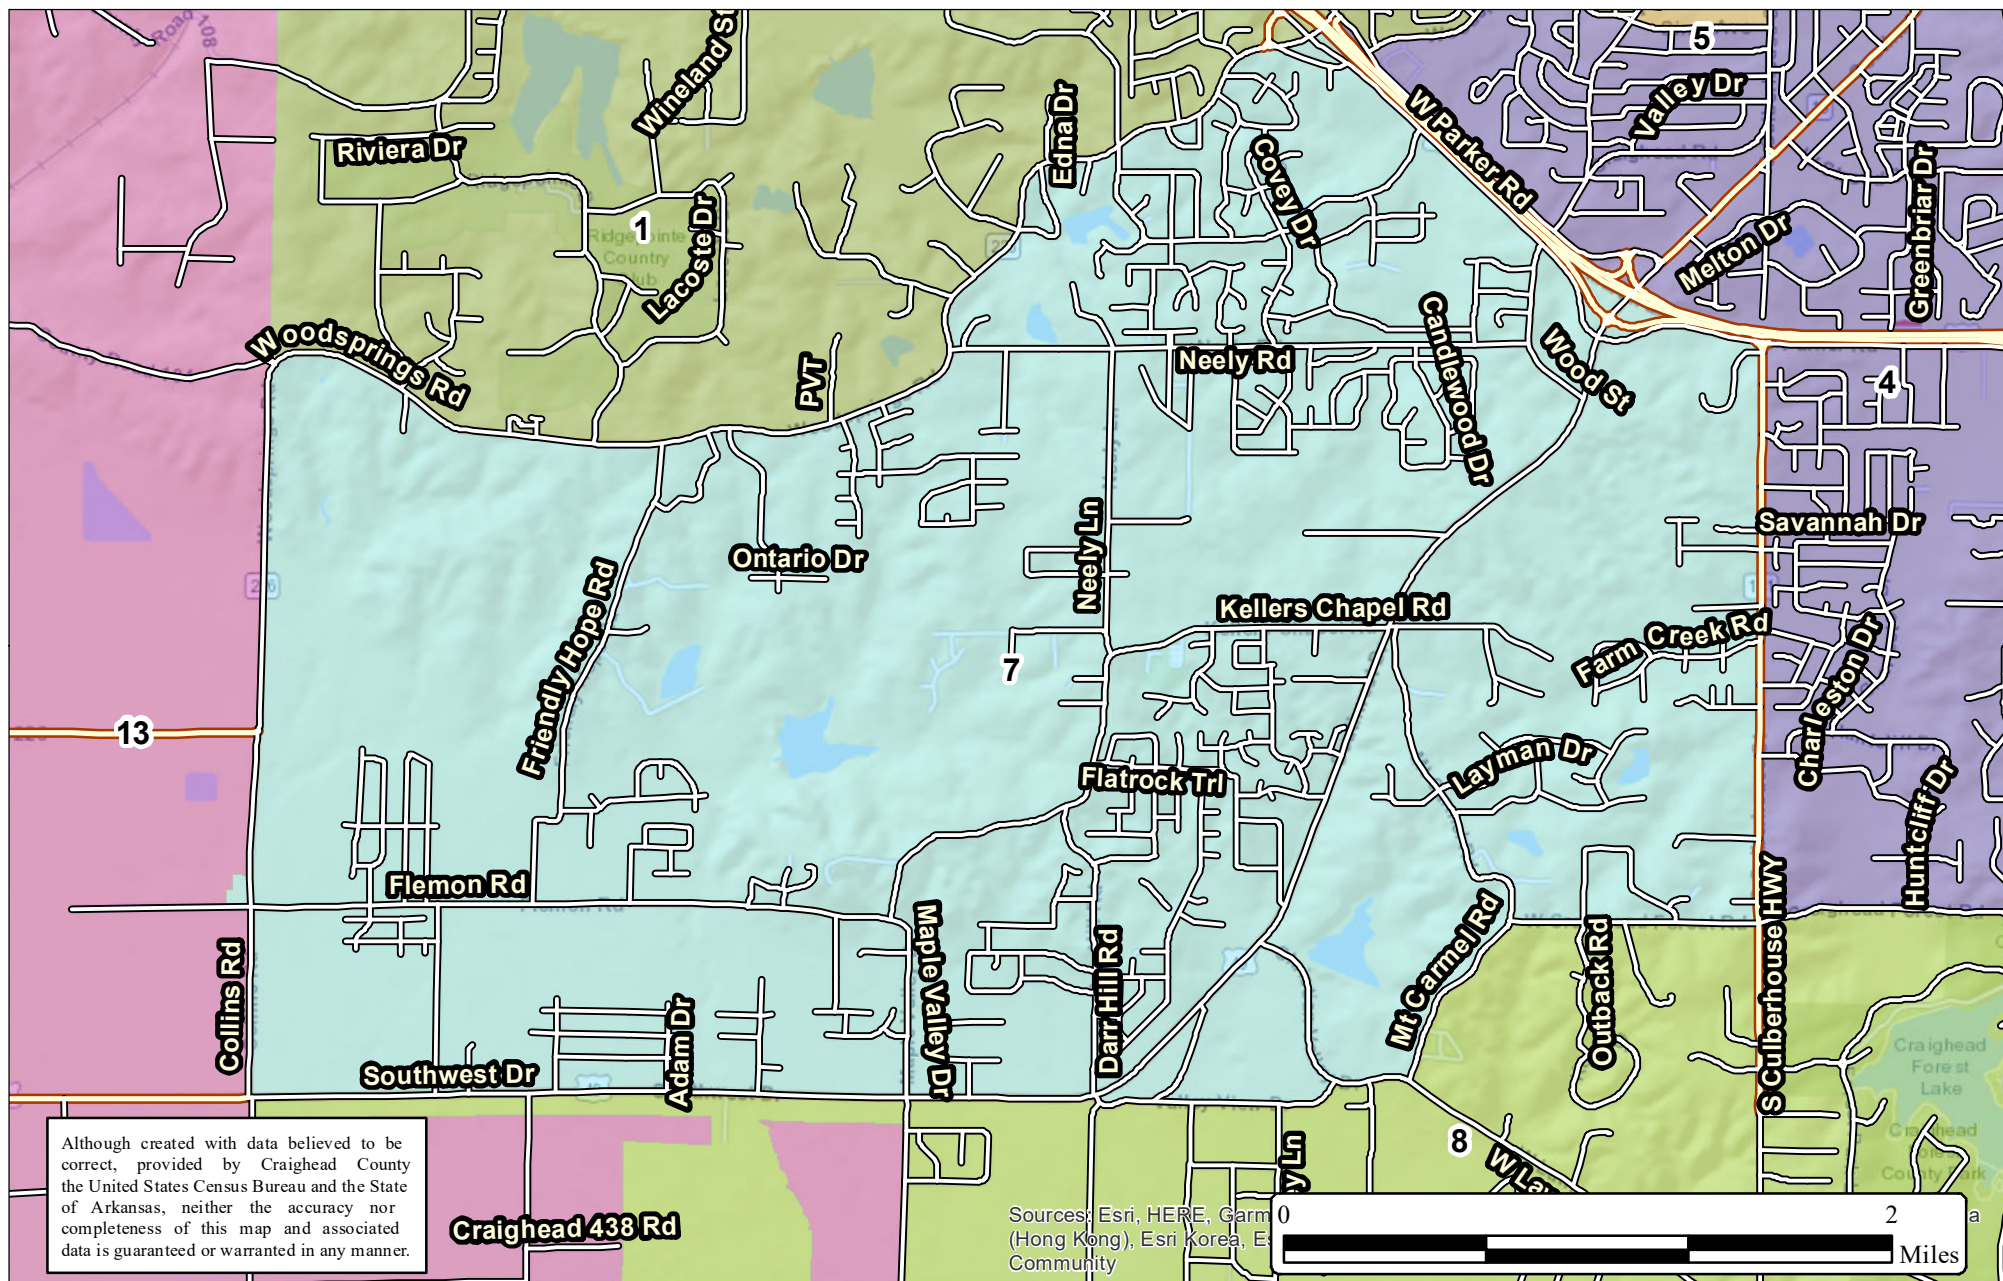

Sources: Esri, HERE, Garmin, Japan, METI, Esri China, Hong Kong, OpenStreetMap contributors, and the Geo-Community

0 1 Miles

Craighead County

Justice of the Peace Proposed District 4

Map Created: December 3, 2021

Craighead County

Justice of the Peace Proposed District 5

Map Created: December 3, 2021

Craighead County

Justice of the Peace Proposed District 6

Map Created: December 3, 2021

Although created with data believed to be correct, provided by Craighead County, the United States Census Bureau and the State of Arkansas, neither the accuracy nor completeness of this map and associated data is guaranteed or warranted in any manner.

Sources: Esri, HERE, DeLorme, Mapbox, Japan, METI, Esri China (Beijing), Swire, Swire, OpenStreetMap contributors, and the GIS User Community

Craighead County

Justice of the Peace Proposed District 7

Map Created: December 3, 2021

Craighead County

Justice of the Peace Proposed District 10

Map Created: December 3, 2021

Craighead County

Justice of the Peace Proposed District 11

Map Created: December 3, 2021

Craighead County

Justice of the Peace Proposed District 12