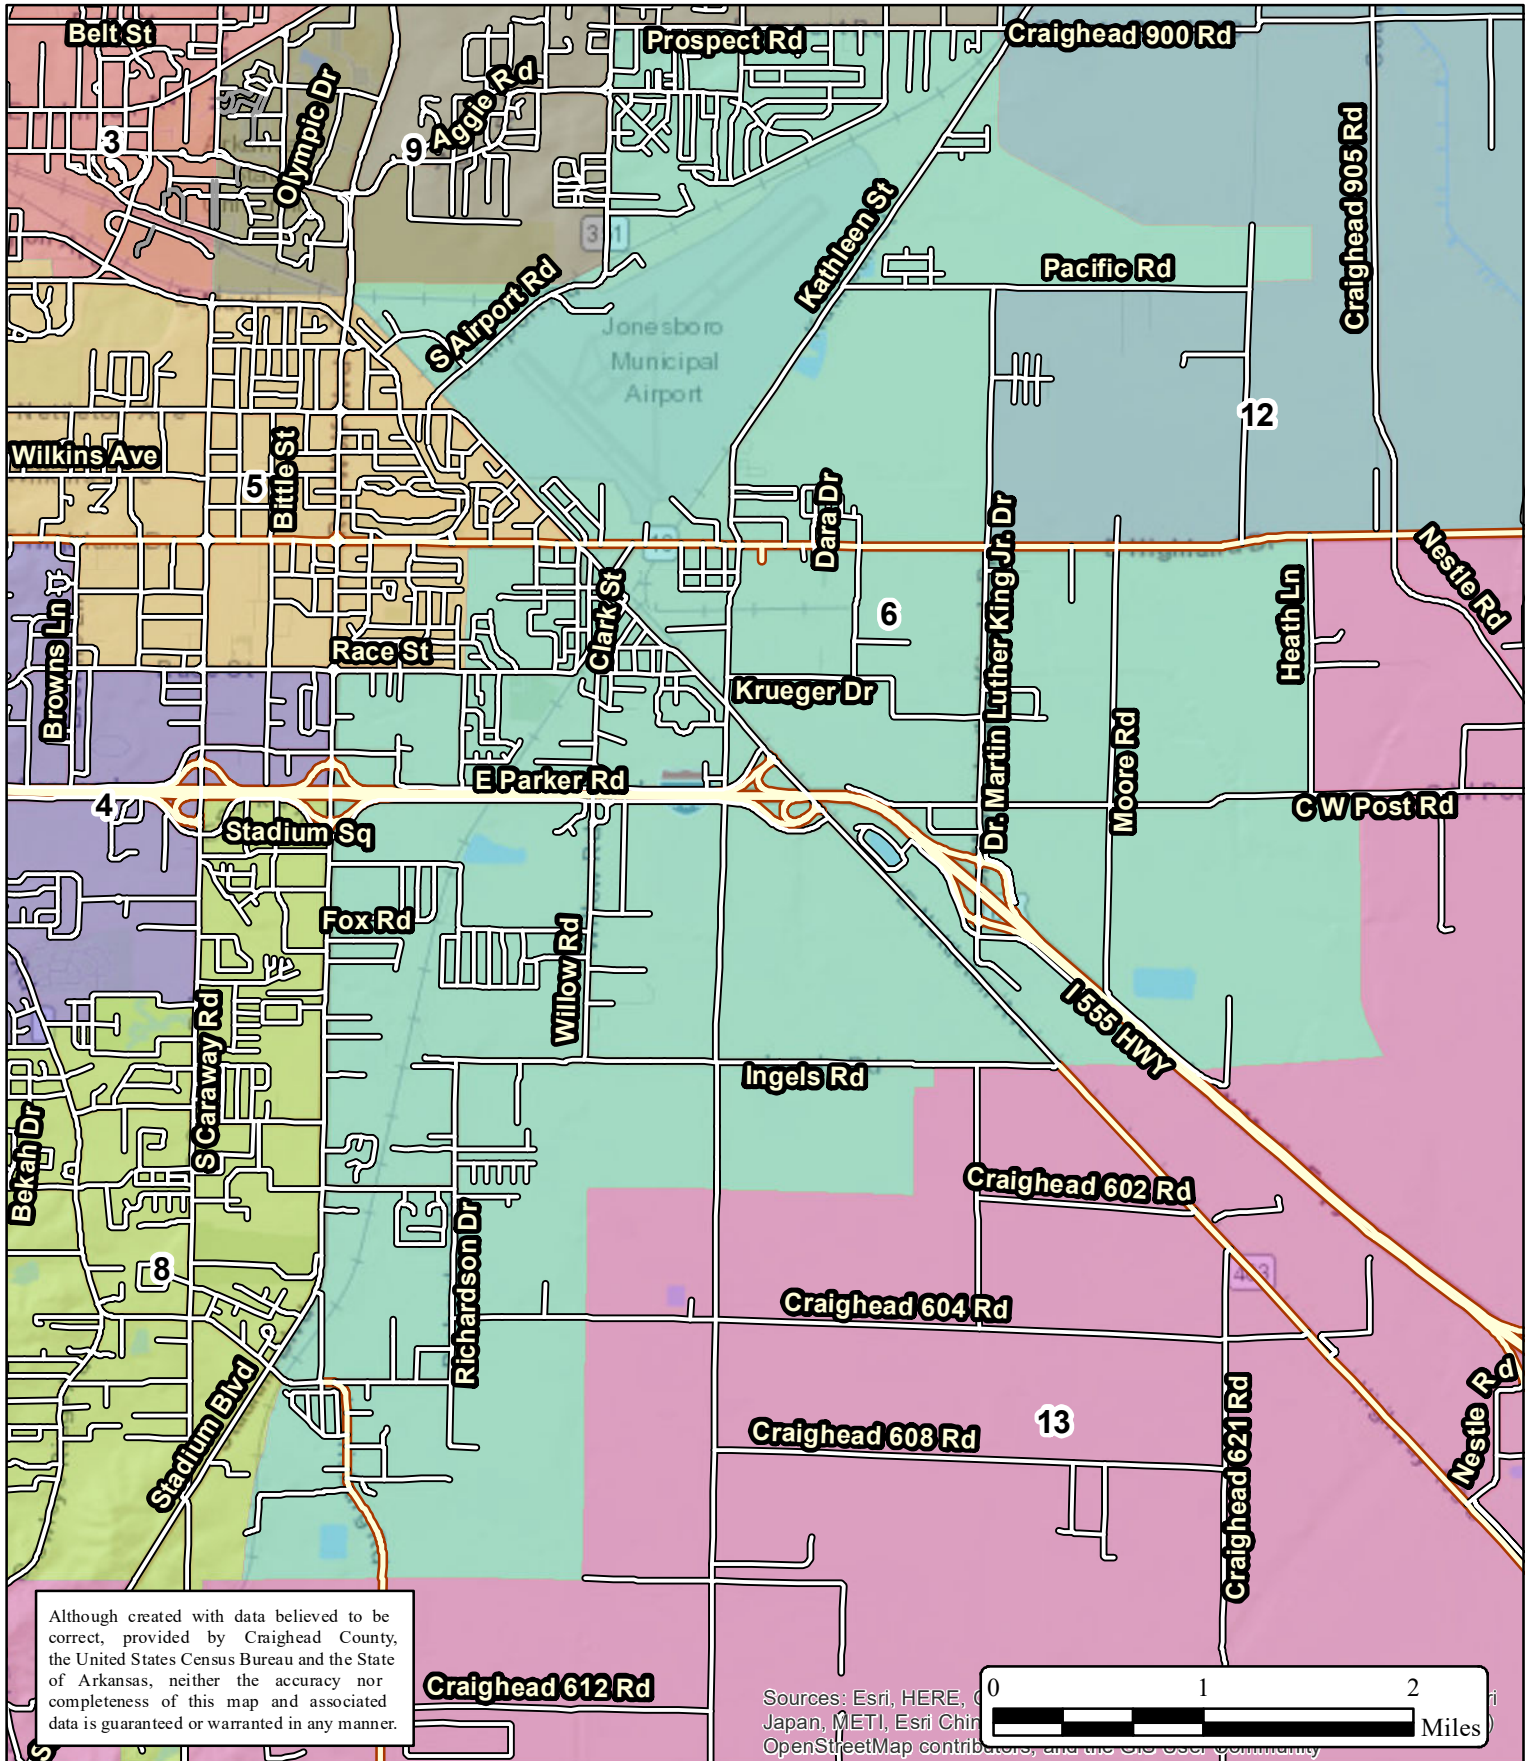

Sources: Esri, HERE, Garmin, Japan, METI, Esri China, Hong Kong, OpenStreetMap contributors, and the Geo-Community

0 1 Miles

Craighead County

Justice of the Peace Proposed District 4

Map Created: December 3, 2021

Craighead County

Justice of the Peace Proposed District 5

Map Created: December 3, 2021

Craighead County

Justice of the Peace Proposed District 6

Map Created: December 3, 2021

Although created with data believed to be correct, provided by Craighead County, the United States Census Bureau and the State of Arkansas, neither the accuracy nor completeness of this map and associated data is guaranteed or warranted in any manner.

Sources: Esri, HERE, DeLorme, Mapbox, Japan, METI, Esri China (Beijing), Swire, Swire, OpenStreetMap contributors, and the GIS User Community

Craighead County

Justice of the Peace Proposed District 7

Map Created: December 3, 2021

Craighead County

Justice of the Peace Proposed District 10

Map Created: December 3, 2021

Craighead County

Justice of the Peace Proposed District 11

Map Created: December 3, 2021

Craighead County

Justice of the Peace Proposed District 12