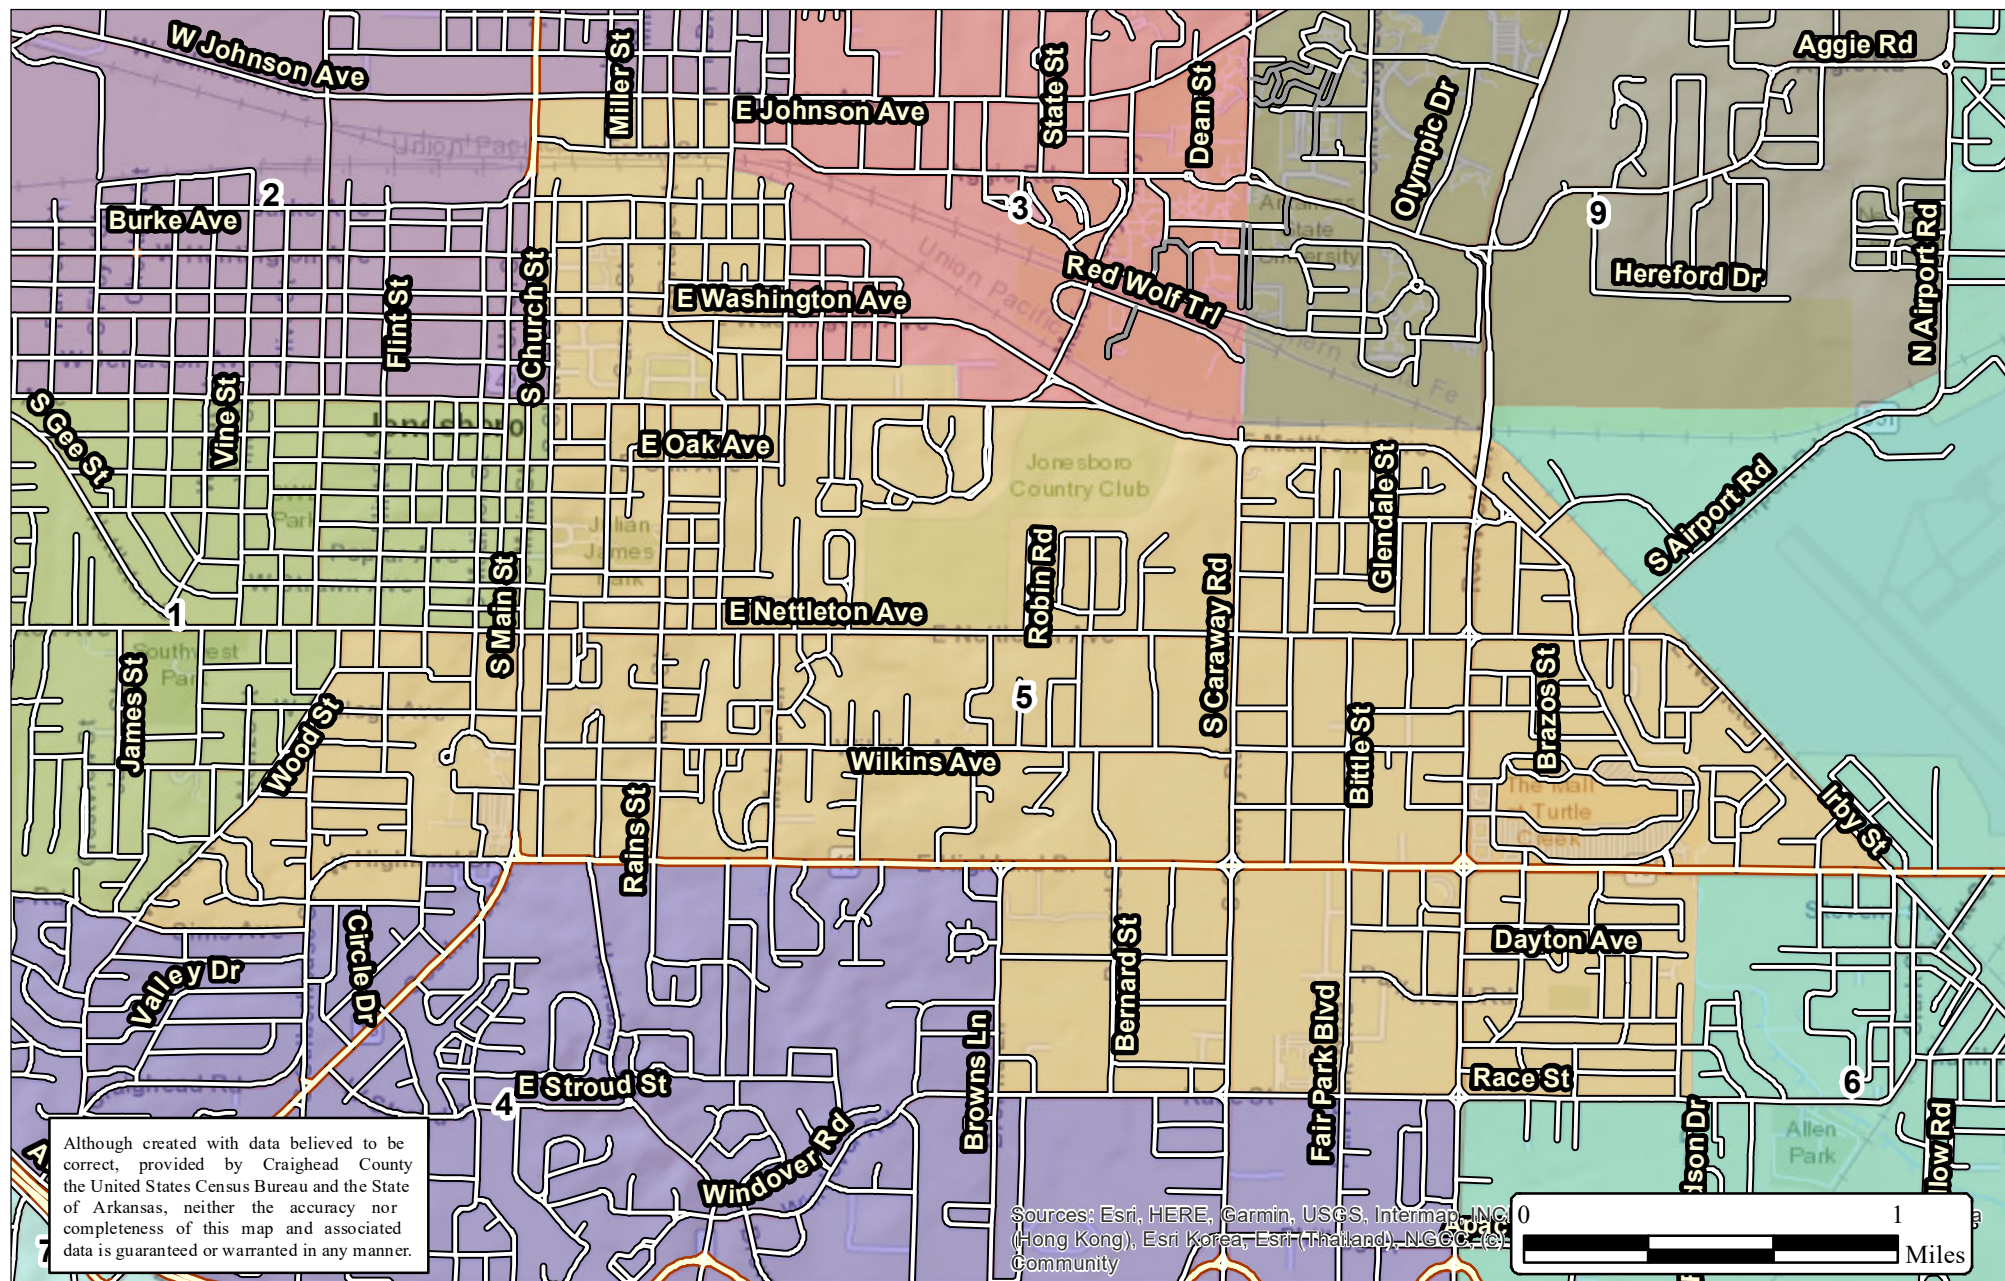

Sources: Esri, HERE, Garmin, Japan, METI, Esri China, Hong Kong, OpenStreetMap contributors, and the Geo-Community

0 1 Miles

Craighead County

Justice of the Peace Proposed District 4

Map Created: December 3, 2021

Craighead County

Justice of the Peace Proposed District 5

Map Created: December 3, 2021

Craighead County

Justice of the Peace Proposed District 6

Map Created: December 3, 2021

Although created with data believed to be correct, provided by Craighead County, the United States Census Bureau and the State of Arkansas, neither the accuracy nor completeness of this map and associated data is guaranteed or warranted in any manner.

Sources: Esri, HERE, DeLorme, Mapbox, Japan, METI, Esri China (Beijing), Swire, Swire, OpenStreetMap contributors, and the GIS User Community

Craighead County

Justice of the Peace Proposed District 7

Map Created: December 3, 2021

Craighead County

Justice of the Peace Proposed District 10

Map Created: December 3, 2021

Craighead County

Justice of the Peace Proposed District 11

Map Created: December 3, 2021

Craighead County

Justice of the Peace Proposed District 12