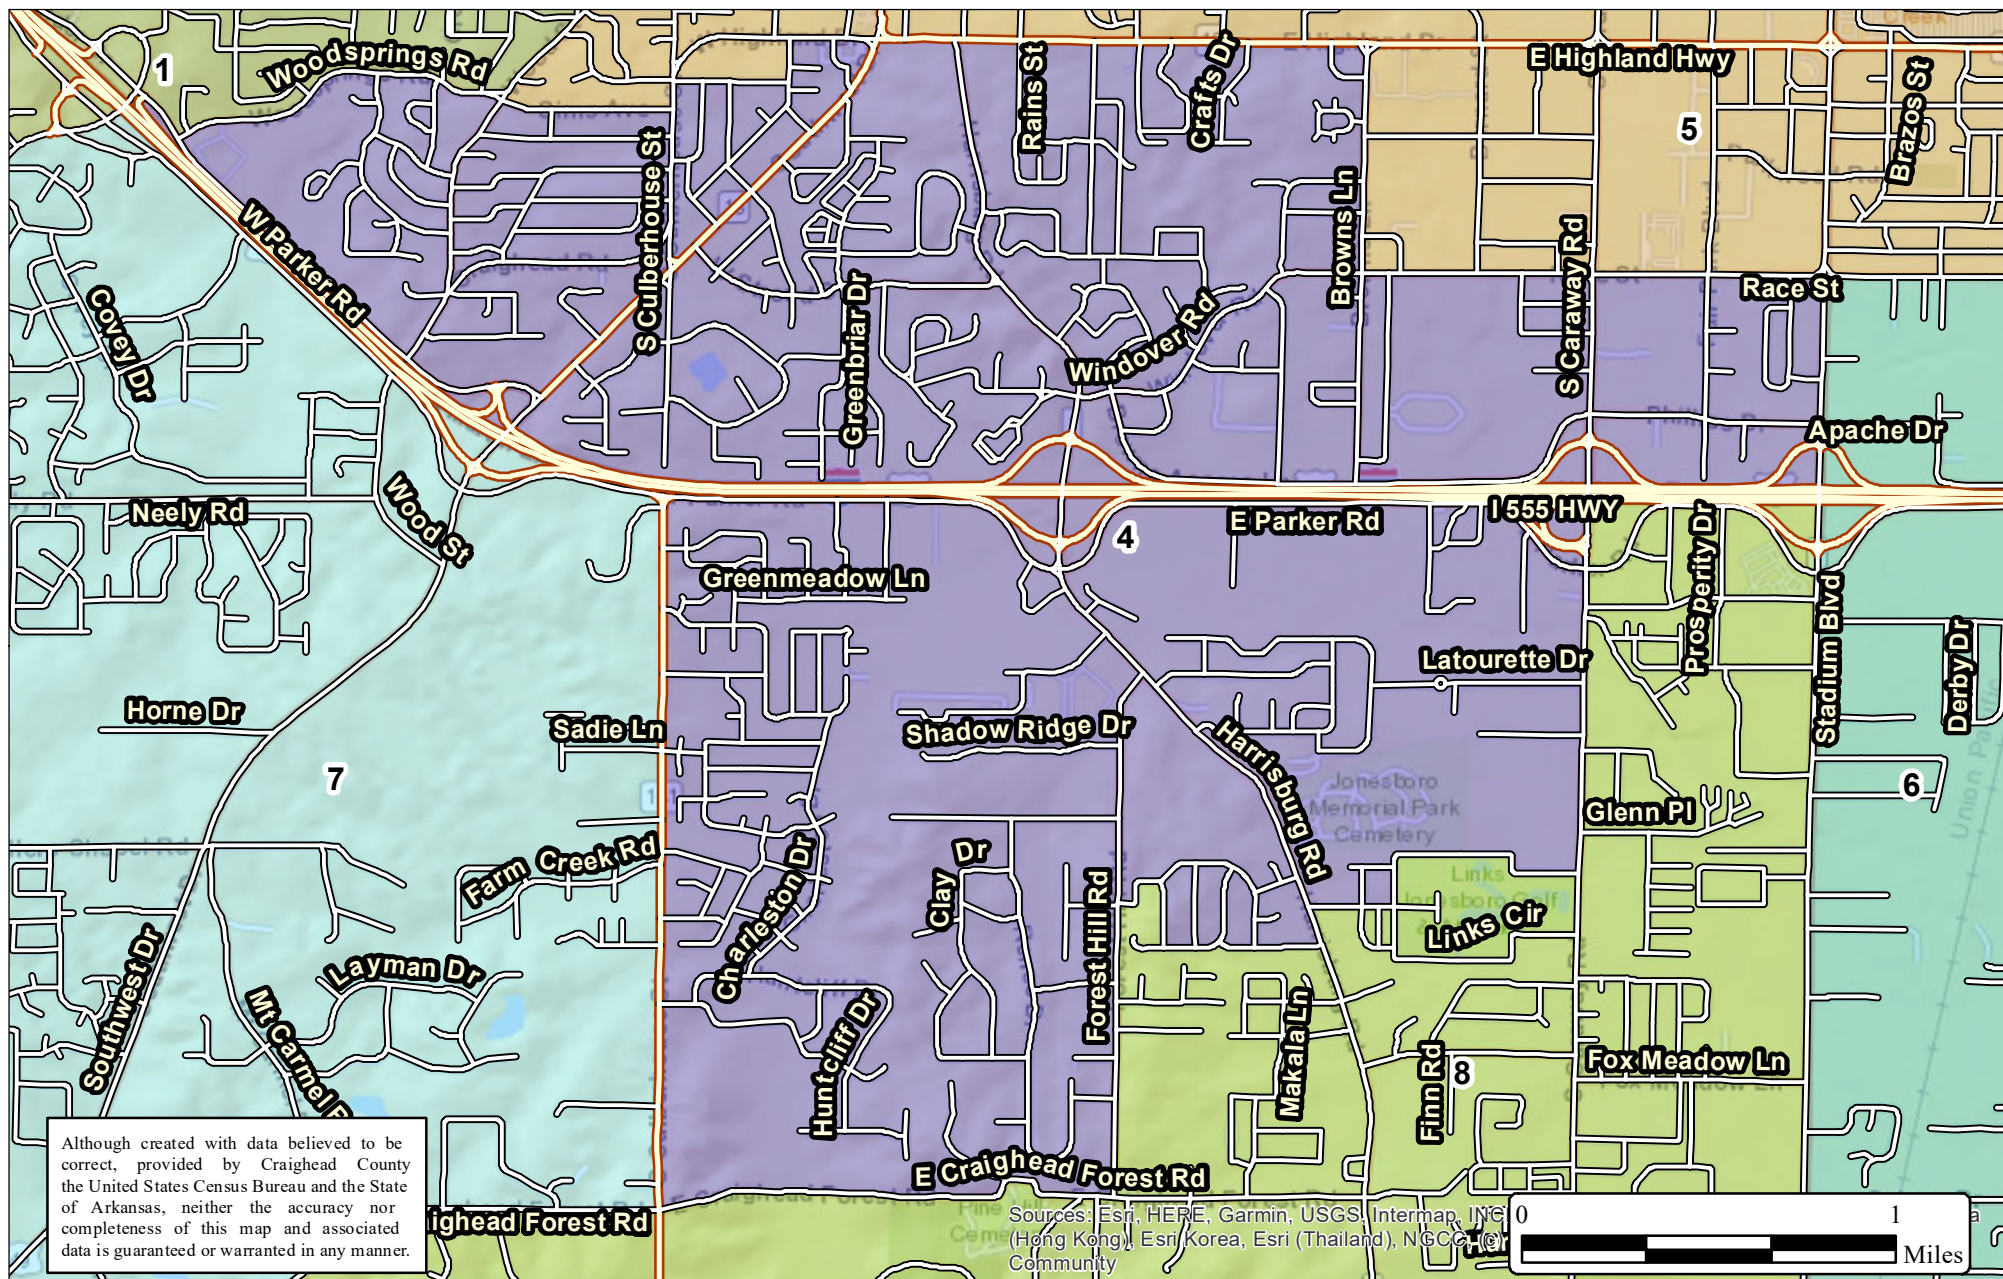

Sources: Esri, HERE, Garmin, Japan, METI, Esri China, Hong Kong, OpenStreetMap contributors, and the Geo-Community

0 1 Miles

Craighead County

Justice of the Peace Proposed District 4

Map Created: December 3, 2021

Craighead County

Justice of the Peace Proposed District 5

Map Created: December 3, 2021

Craighead County

Justice of the Peace Proposed District 6

Map Created: December 3, 2021

Although created with data believed to be correct, provided by Craighead County, the United States Census Bureau and the State of Arkansas, neither the accuracy nor completeness of this map and associated data is guaranteed or warranted in any manner.

Sources: Esri, HERE, DeLorme, Mapbox, Japan, METI, Esri China (Beijing), Swire, Swire, OpenStreetMap contributors, and the GIS User Community

Craighead County

Justice of the Peace Proposed District 7

Map Created: December 3, 2021

Map Created: December 3, 2021

Craighead County

Justice of the Peace Proposed District 13

Map Created: December 3, 2021