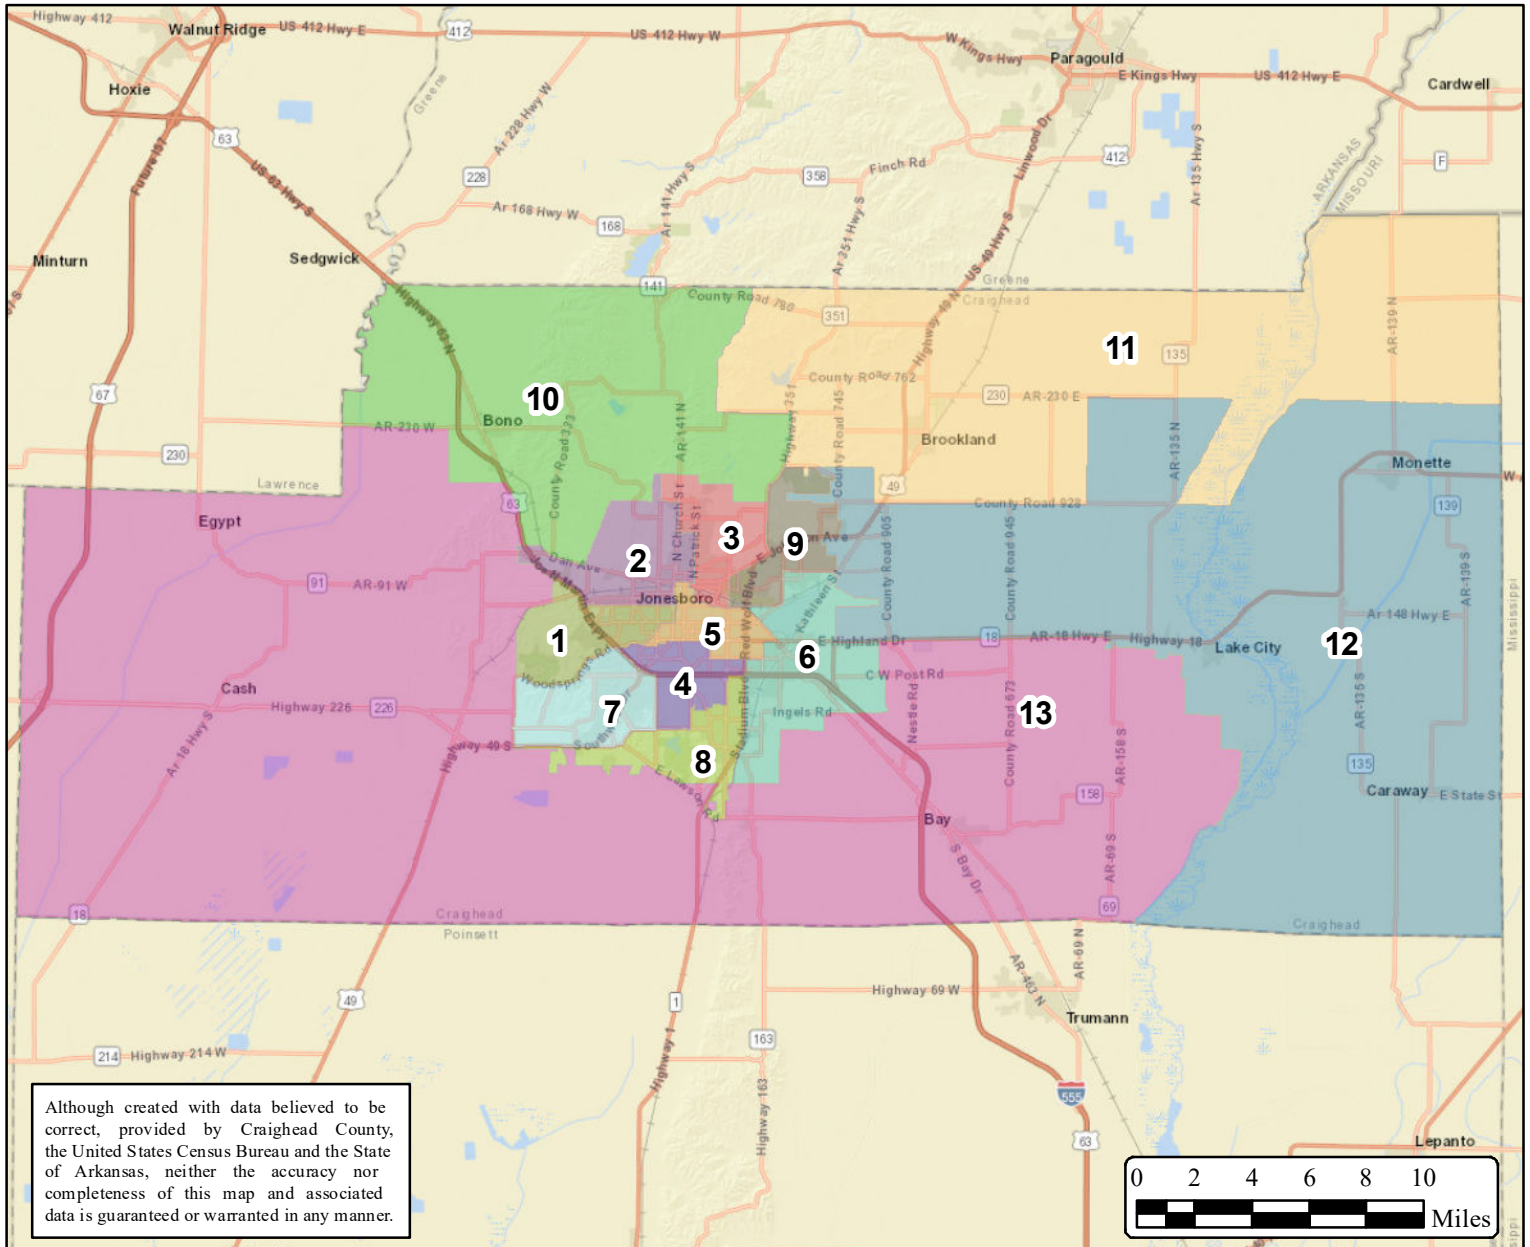

Craighead County

Justice of the Peace Proposed Districts Overview

Map Created: December 3, 2021

Although created with data believed to be correct, provided by Craighead County, the United States Census Bureau and the State of Arkansas, neither the accuracy nor completeness of this map and associated data is guaranteed or warranted in any manner.

Craighead County

Justice of the Peace Proposed District 1

Map Created: December 3, 2021

Craighead County

Justice of the Peace Proposed District 2

Map Created: December 3, 2021

Craighead County

Justice of the Peace Proposed District 3

Sources: Esri, HERE, Garmin, Japan, METI, Esri China, Hong Kong, OpenStreetMap contributors, and the Geo-Community

0 1 Miles

Craighead County

Justice of the Peace Proposed District 4

Map Created: December 3, 2021

Sources: Esri, HERE, DeLorme, Mapbox, Japan, METI, Esri China (Beijing), Swire, Swire, OpenStreetMap contributors, and the GIS User Community

Craighead County

Justice of the Peace Proposed District 7

Map Created: December 3, 2021