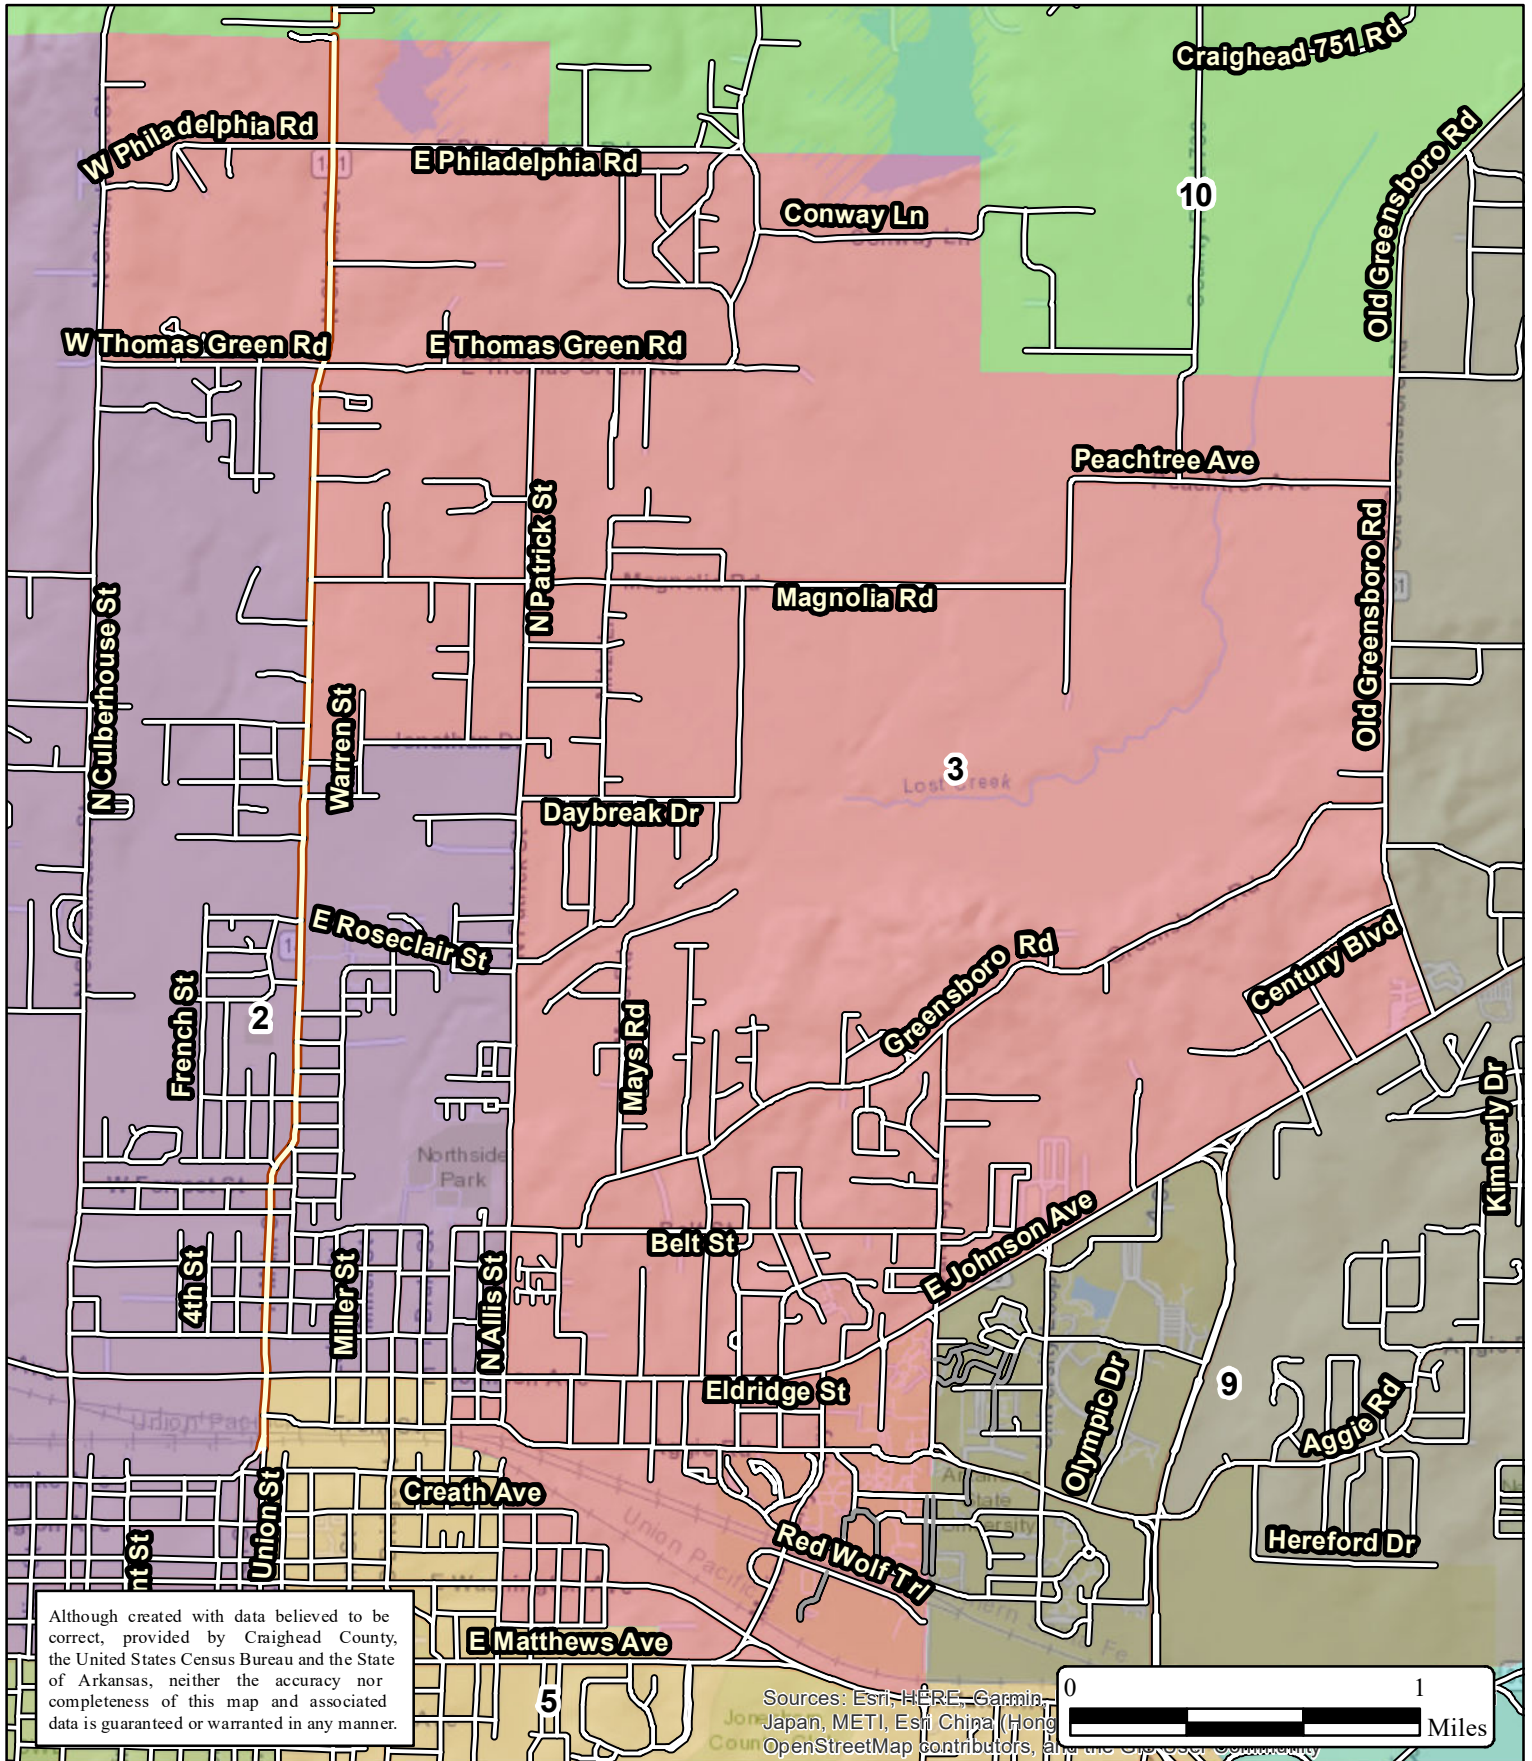

Craighead County

Justice of the Peace Proposed District 3

Map Created: December 3, 2021

Although created with data believed to be correct, provided by Craighead County, the United States Census Bureau and the State of Arkansas, neither the accuracy nor completeness of this map and associated data is guaranteed or warranted in any manner.

Sources: Esri, HERE, Garmin, Japan, METI, Esri China, Hong Kong, OpenStreetMap contributors, and the Geo-Community

0 1 Miles