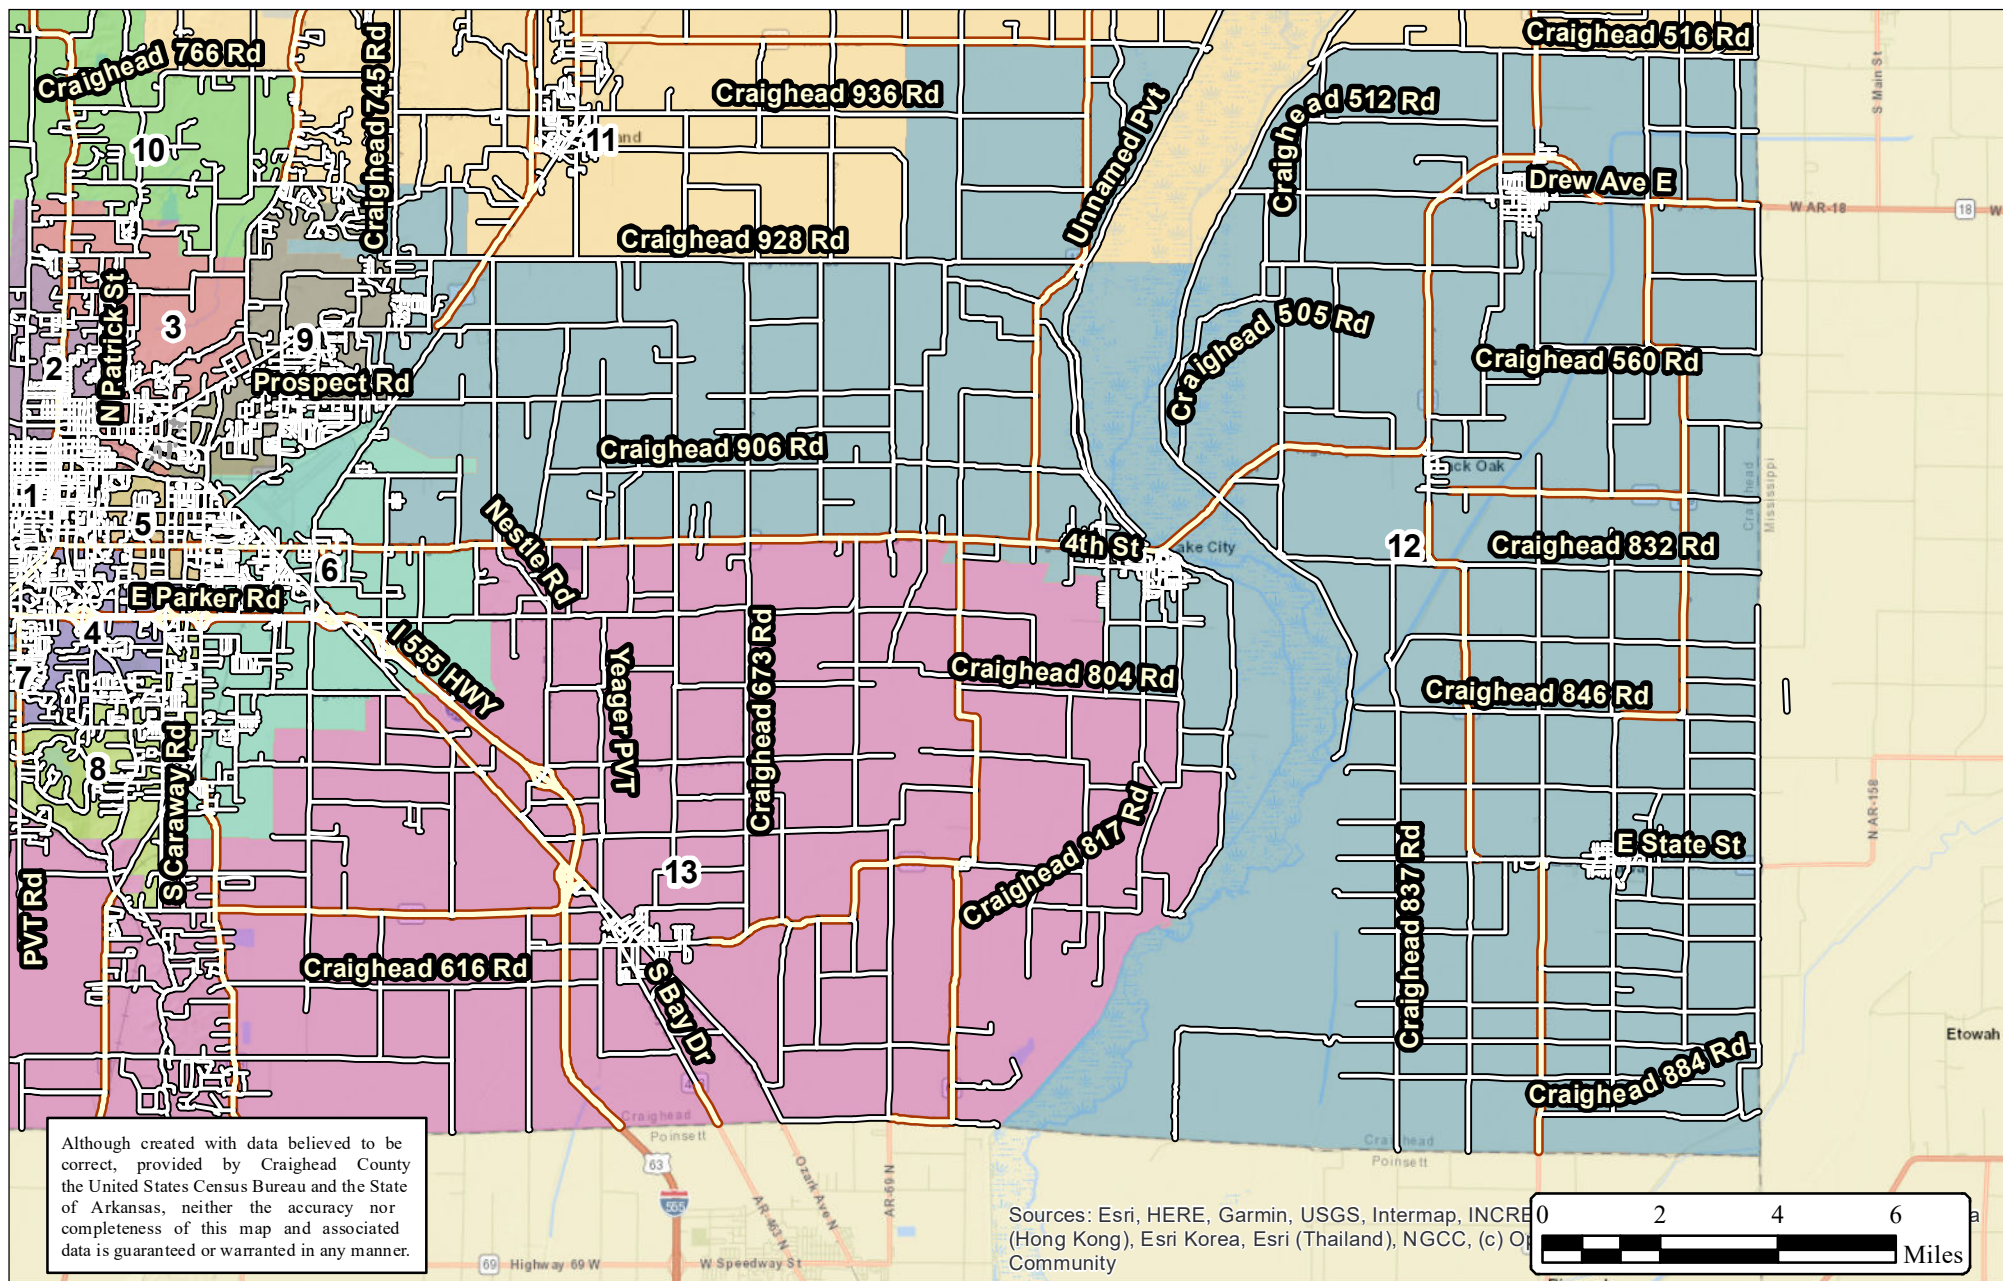

Sources: Esri, HERE, DeLorme, Mapbox, Japan, METI, Esri China (Beijing), Swire, Swire, OpenStreetMap contributors, and the GIS User Community

Craighead County

Justice of the Peace Proposed District 7

Map Created: December 3, 2021

Craighead County

Justice of the Peace Proposed District 10

Map Created: December 3, 2021

Craighead County

Justice of the Peace Proposed District 11

Map Created: December 3, 2021

Craighead County

Justice of the Peace Proposed District 12

Map Created: December 3, 2021

Craighead County

Justice of the Peace Proposed District 13

Map Created: December 3, 2021