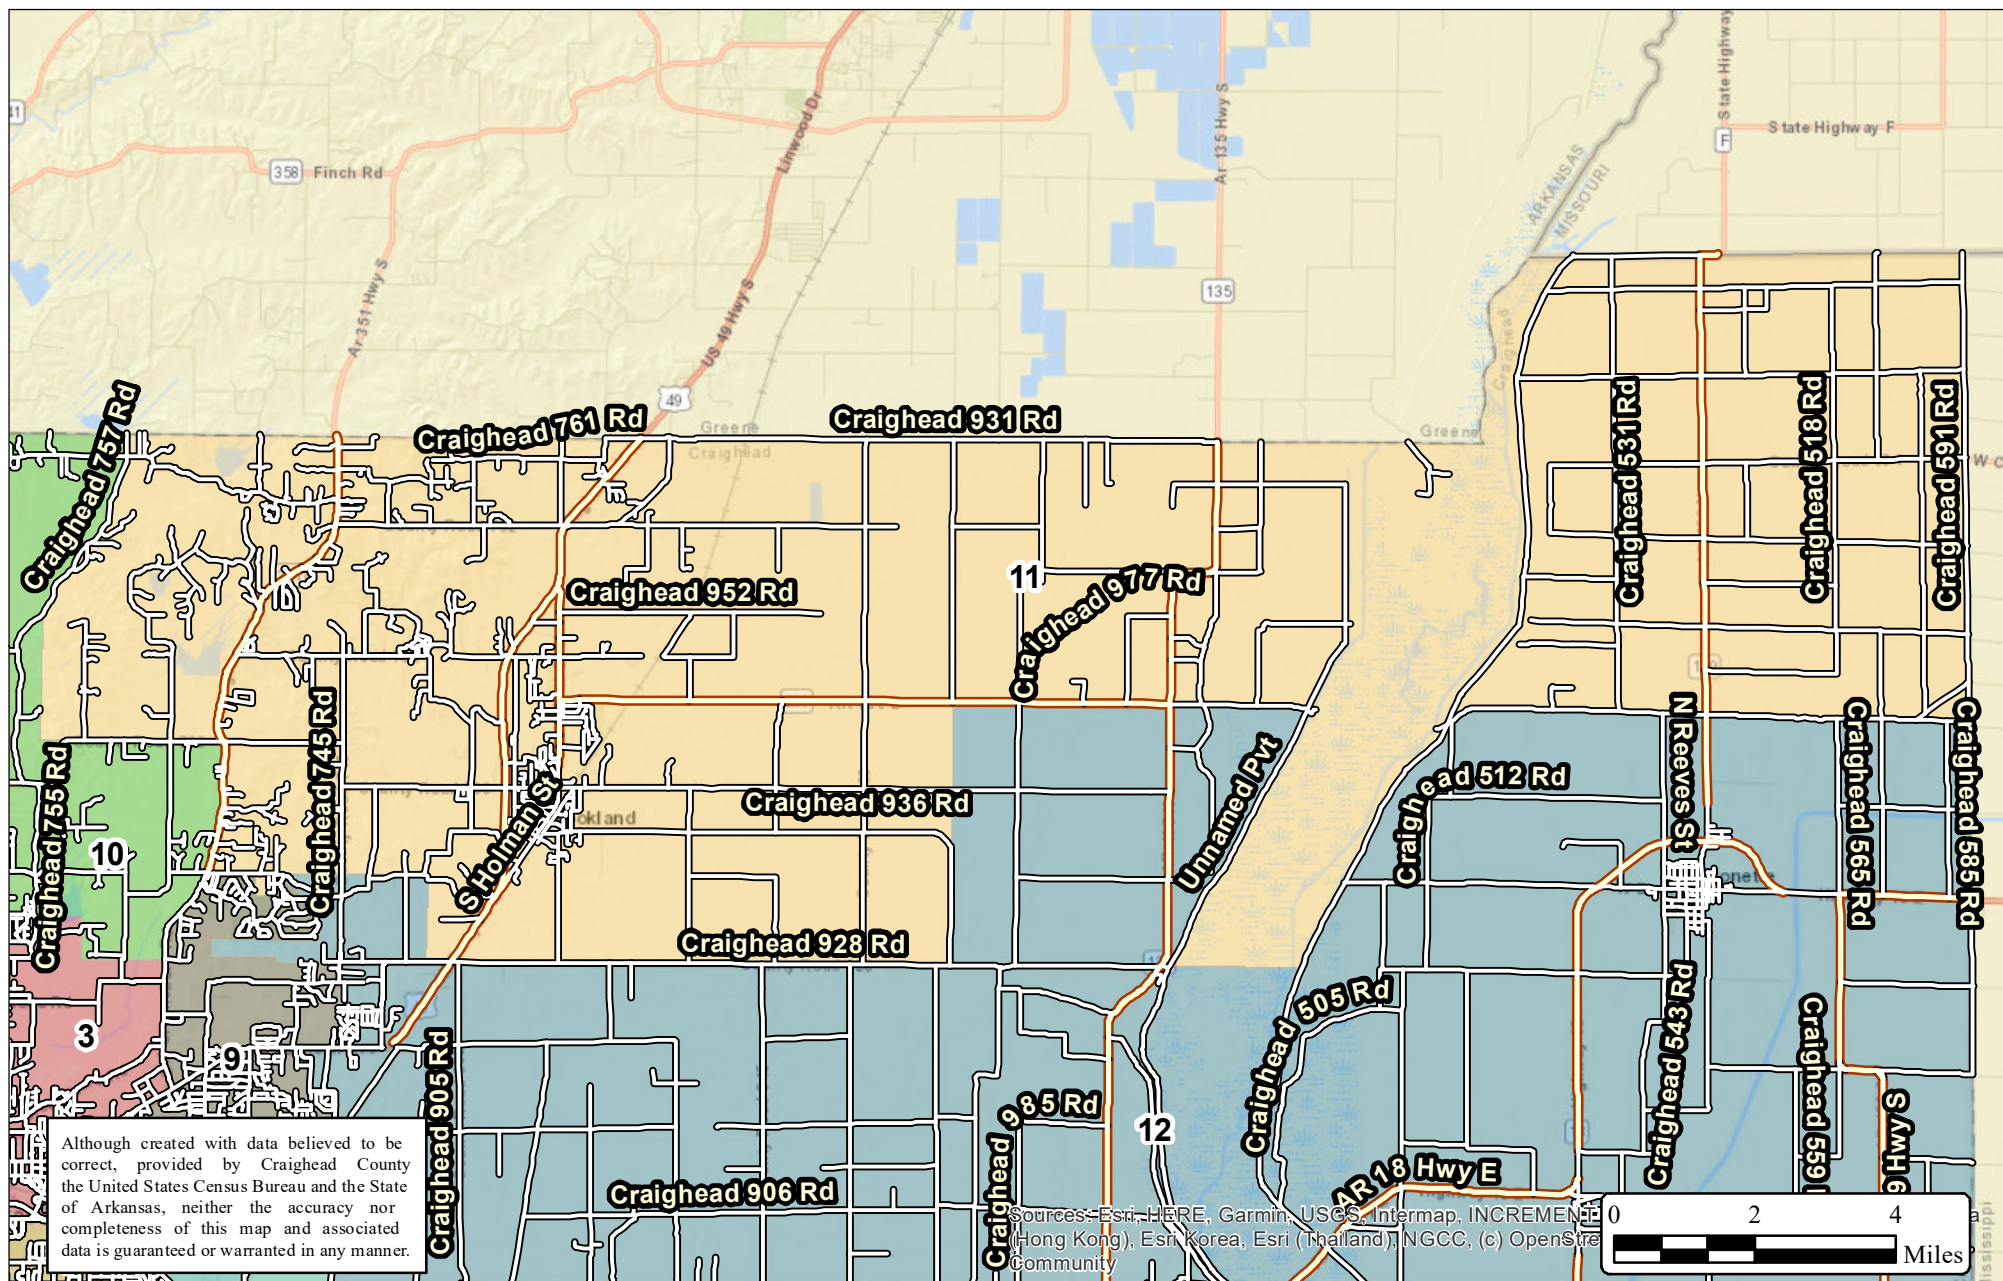

Sources: Esri, HERE, DeLorme, Mapbox, Japan, METI, Esri China (Beijing), Swire, Swire, OpenStreetMap contributors, and the GIS User Community

Craighead County

Justice of the Peace Proposed District 7

Map Created: December 3, 2021

Craighead County

Justice of the Peace Proposed District 10

Map Created: December 3, 2021

Craighead County

Justice of the Peace Proposed District 11

Map Created: December 3, 2021

Craighead County

Justice of the Peace Proposed District 12

Map Created: December 3, 2021

Craighead County

Justice of the Peace Proposed District 13

Map Created: December 3, 2021